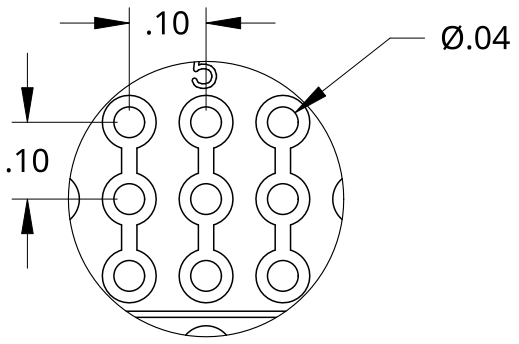

4

3

2

1

Ø.125

A

1.00
.80

7.80
8.00

ST-PROTO-1-8

.063

DETAIL A
SCALE 2:1

DETAIL B
SCALE 4:1

SCHMALZTECH

PHONE: (844) 399-9213
 EMAIL: sales@schmalztech.com
 WEB: www.schmalztech.com

TITLE			
ST-PROTO-1-8			
DESCRIPTION			
1" X 8" PROTOBOARD			
SIZE	DWG NO.	REV.	
A	ST-PROTO-1-8	0	
UNITS	DATE	SHEET	
INCH	05/20/2024	1 of 1	