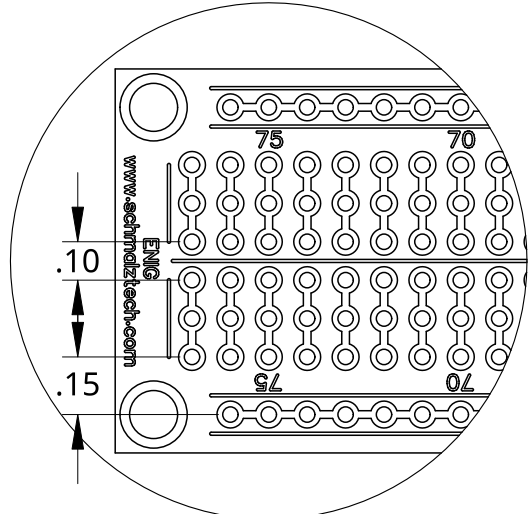

4

3

2

1

Ø.125

A

1.00
.80

7.80
8.00

ST-PROTO-1-8

.063

DETAIL A
SCALE 2:1

DETAIL B
SCALE 4:1

SCHMALZTECH

PHONE: (844) 399-9213
 EMAIL: sales@schmalztech.com
 WEB: www.schmalztech.com

TITLE			
ST-PROTO-1-8			
DESCRIPTION			
1" X 8" PROTOBOARD			
SIZE	DWG NO.	REV.	
A	ST-PROTO-1-8	0	
UNITS	DATE	SHEET	
INCH	05/20/2024	1 of 1	