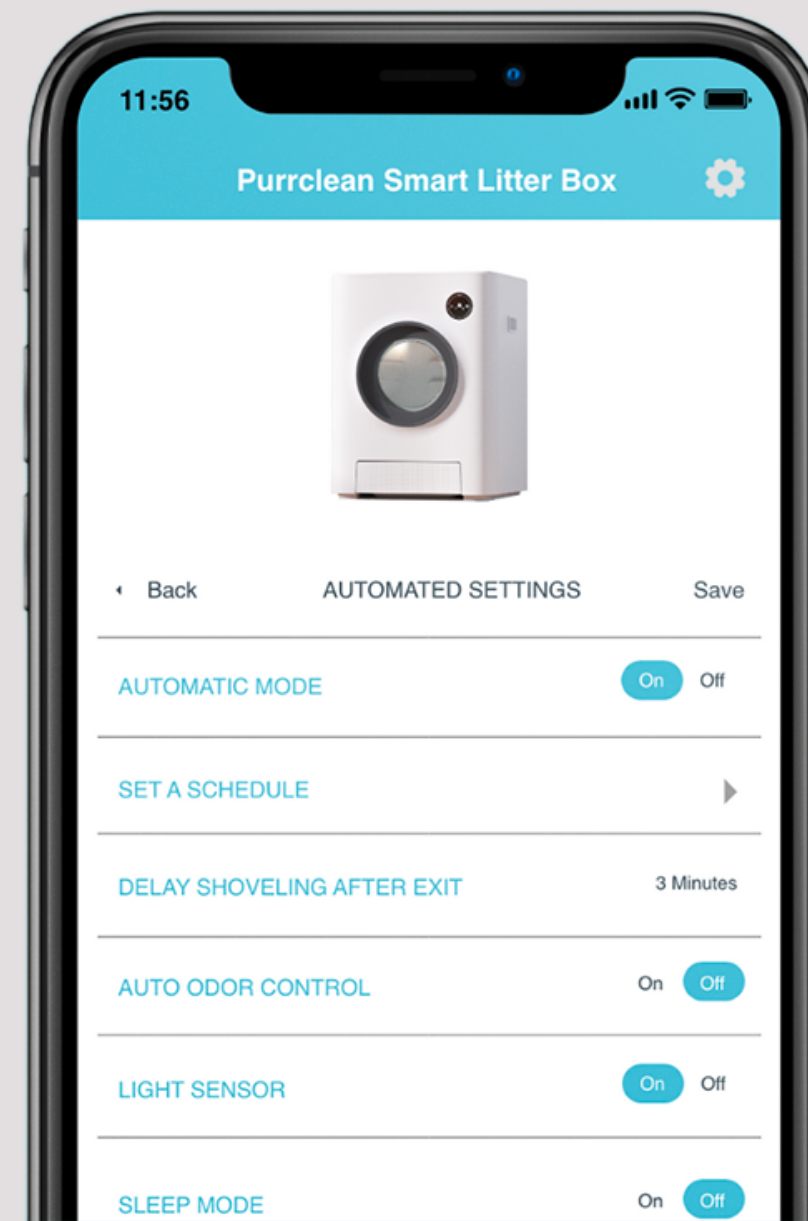

INSTA@CHEW

**PURRCLEAN  
SMART  
LITTER BOX**

## APP CONNECTED

INSTACHEW'S Purrclean Smart Litter Box is the perfect addition to your house.

Using the **INSTACHEW INFINITY APP** you can set schedules, scoop on demand and use the deodorizer from your smartphone!

Designed specifically for ease of use for both you and your furry friend.

Carrying Handle  
**EASY TO MOVE**

LED Touch Screen  
**CLEAR OPERATIONS**

Waste is separated and stored in the bin below

The **Purrclean** reduces the carry-out of cat litter

## SAFETY

Has numerous sensors on the inside as well as near the entrance that ensures your pets safety

An infrared sensor can detect your pet within a 50 cm diameter of the litter box's entrance