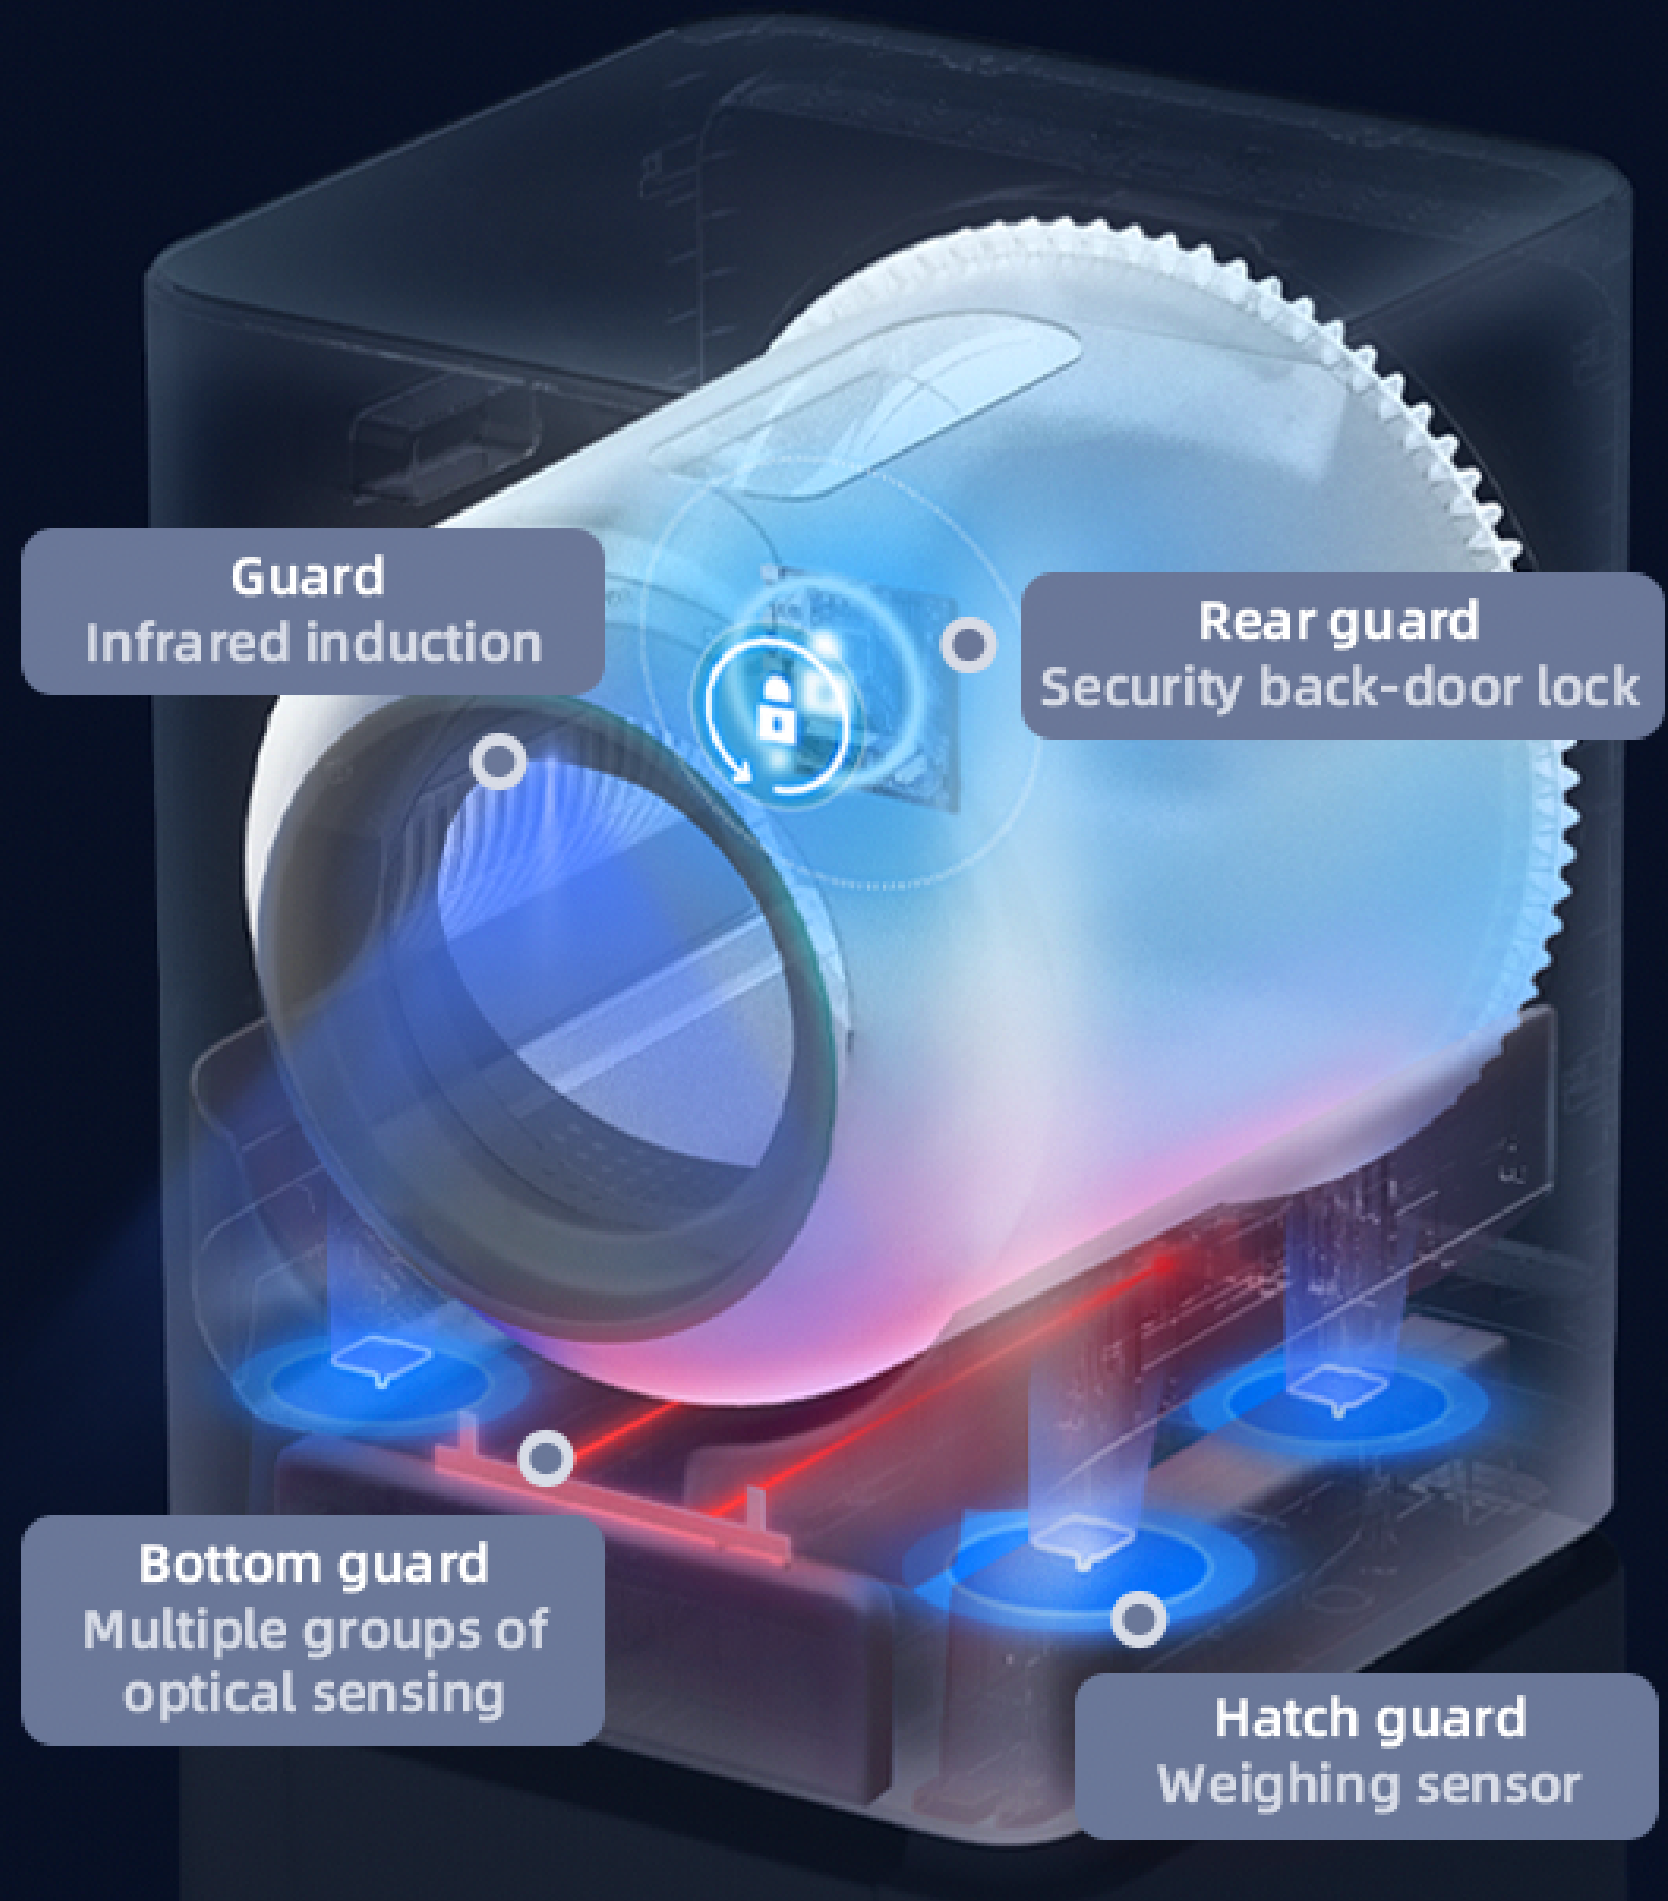

Designed specifically for ease of use for both you and your furry friend.

Carrying Handle  
**EASY TO MOVE**

LED Touch Screen  
**CLEAR OPERATIONS**

Waste is separated and stored in the bin below

The **Purrclean** reduces the carry-out of cat litter

Holds **8L of litter** and can easily be removed by sliding the bottom compartment

## SAFETY

Has numerous sensors on the inside as well as near the entrance that ensures your pets safety

An infrared sensor can detect your pet within a 50 cm diameter of the litter box's entrance

# SAFETY MEASURES

If a foreign matter is detected during scooping the device will stop

Multiple sensors are built at the bottom of the bin which stops the scooping process immediately when pets are detected inside