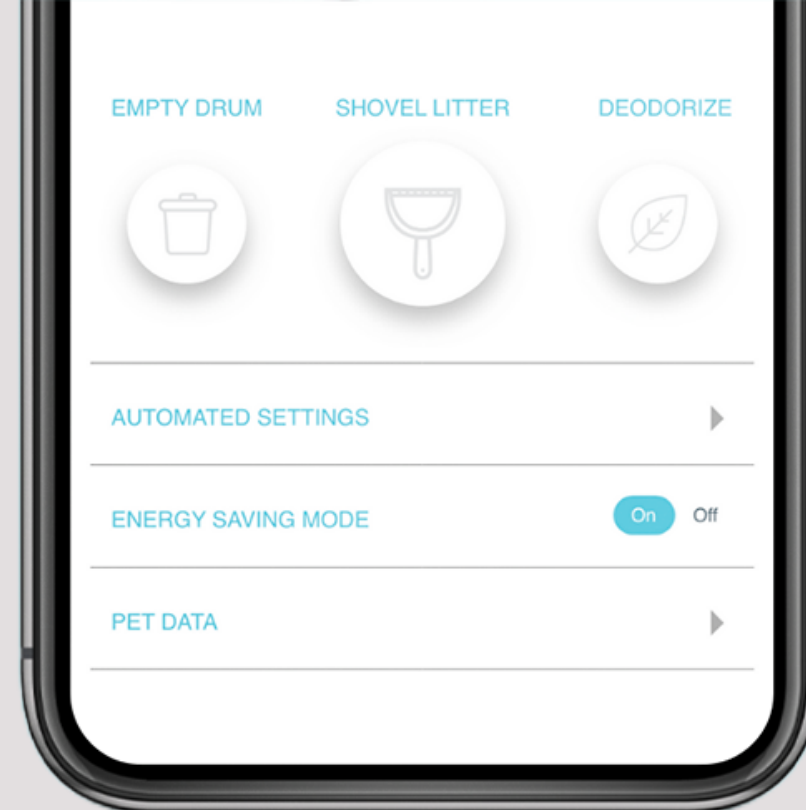

INSTA@CHEW

**PURRCLEAN  
SMART  
LITTER BOX**

## APP CONNECTED

INSTACHEW'S Purrclean Smart Litter Box is the perfect addition to your house.

Using the **INSTACHEW INFINITY APP** you can set schedules, scoop on demand and use the deodorizer from your smartphone!

Designed specifically for ease of use for both you and your furry friend.

Carrying Handle  
**EASY TO MOVE**

LED Touch Screen  
**CLEAR OPERATIONS**

Waste is separated and stored in the bin below

The **Purrclean** reduces the carry-out of cat litter

## SAFETY

Has numerous sensors on the inside as well as near the entrance that ensures your pets safety

An infrared sensor can detect your pet within a 50 cm diameter of the litter box's entrance