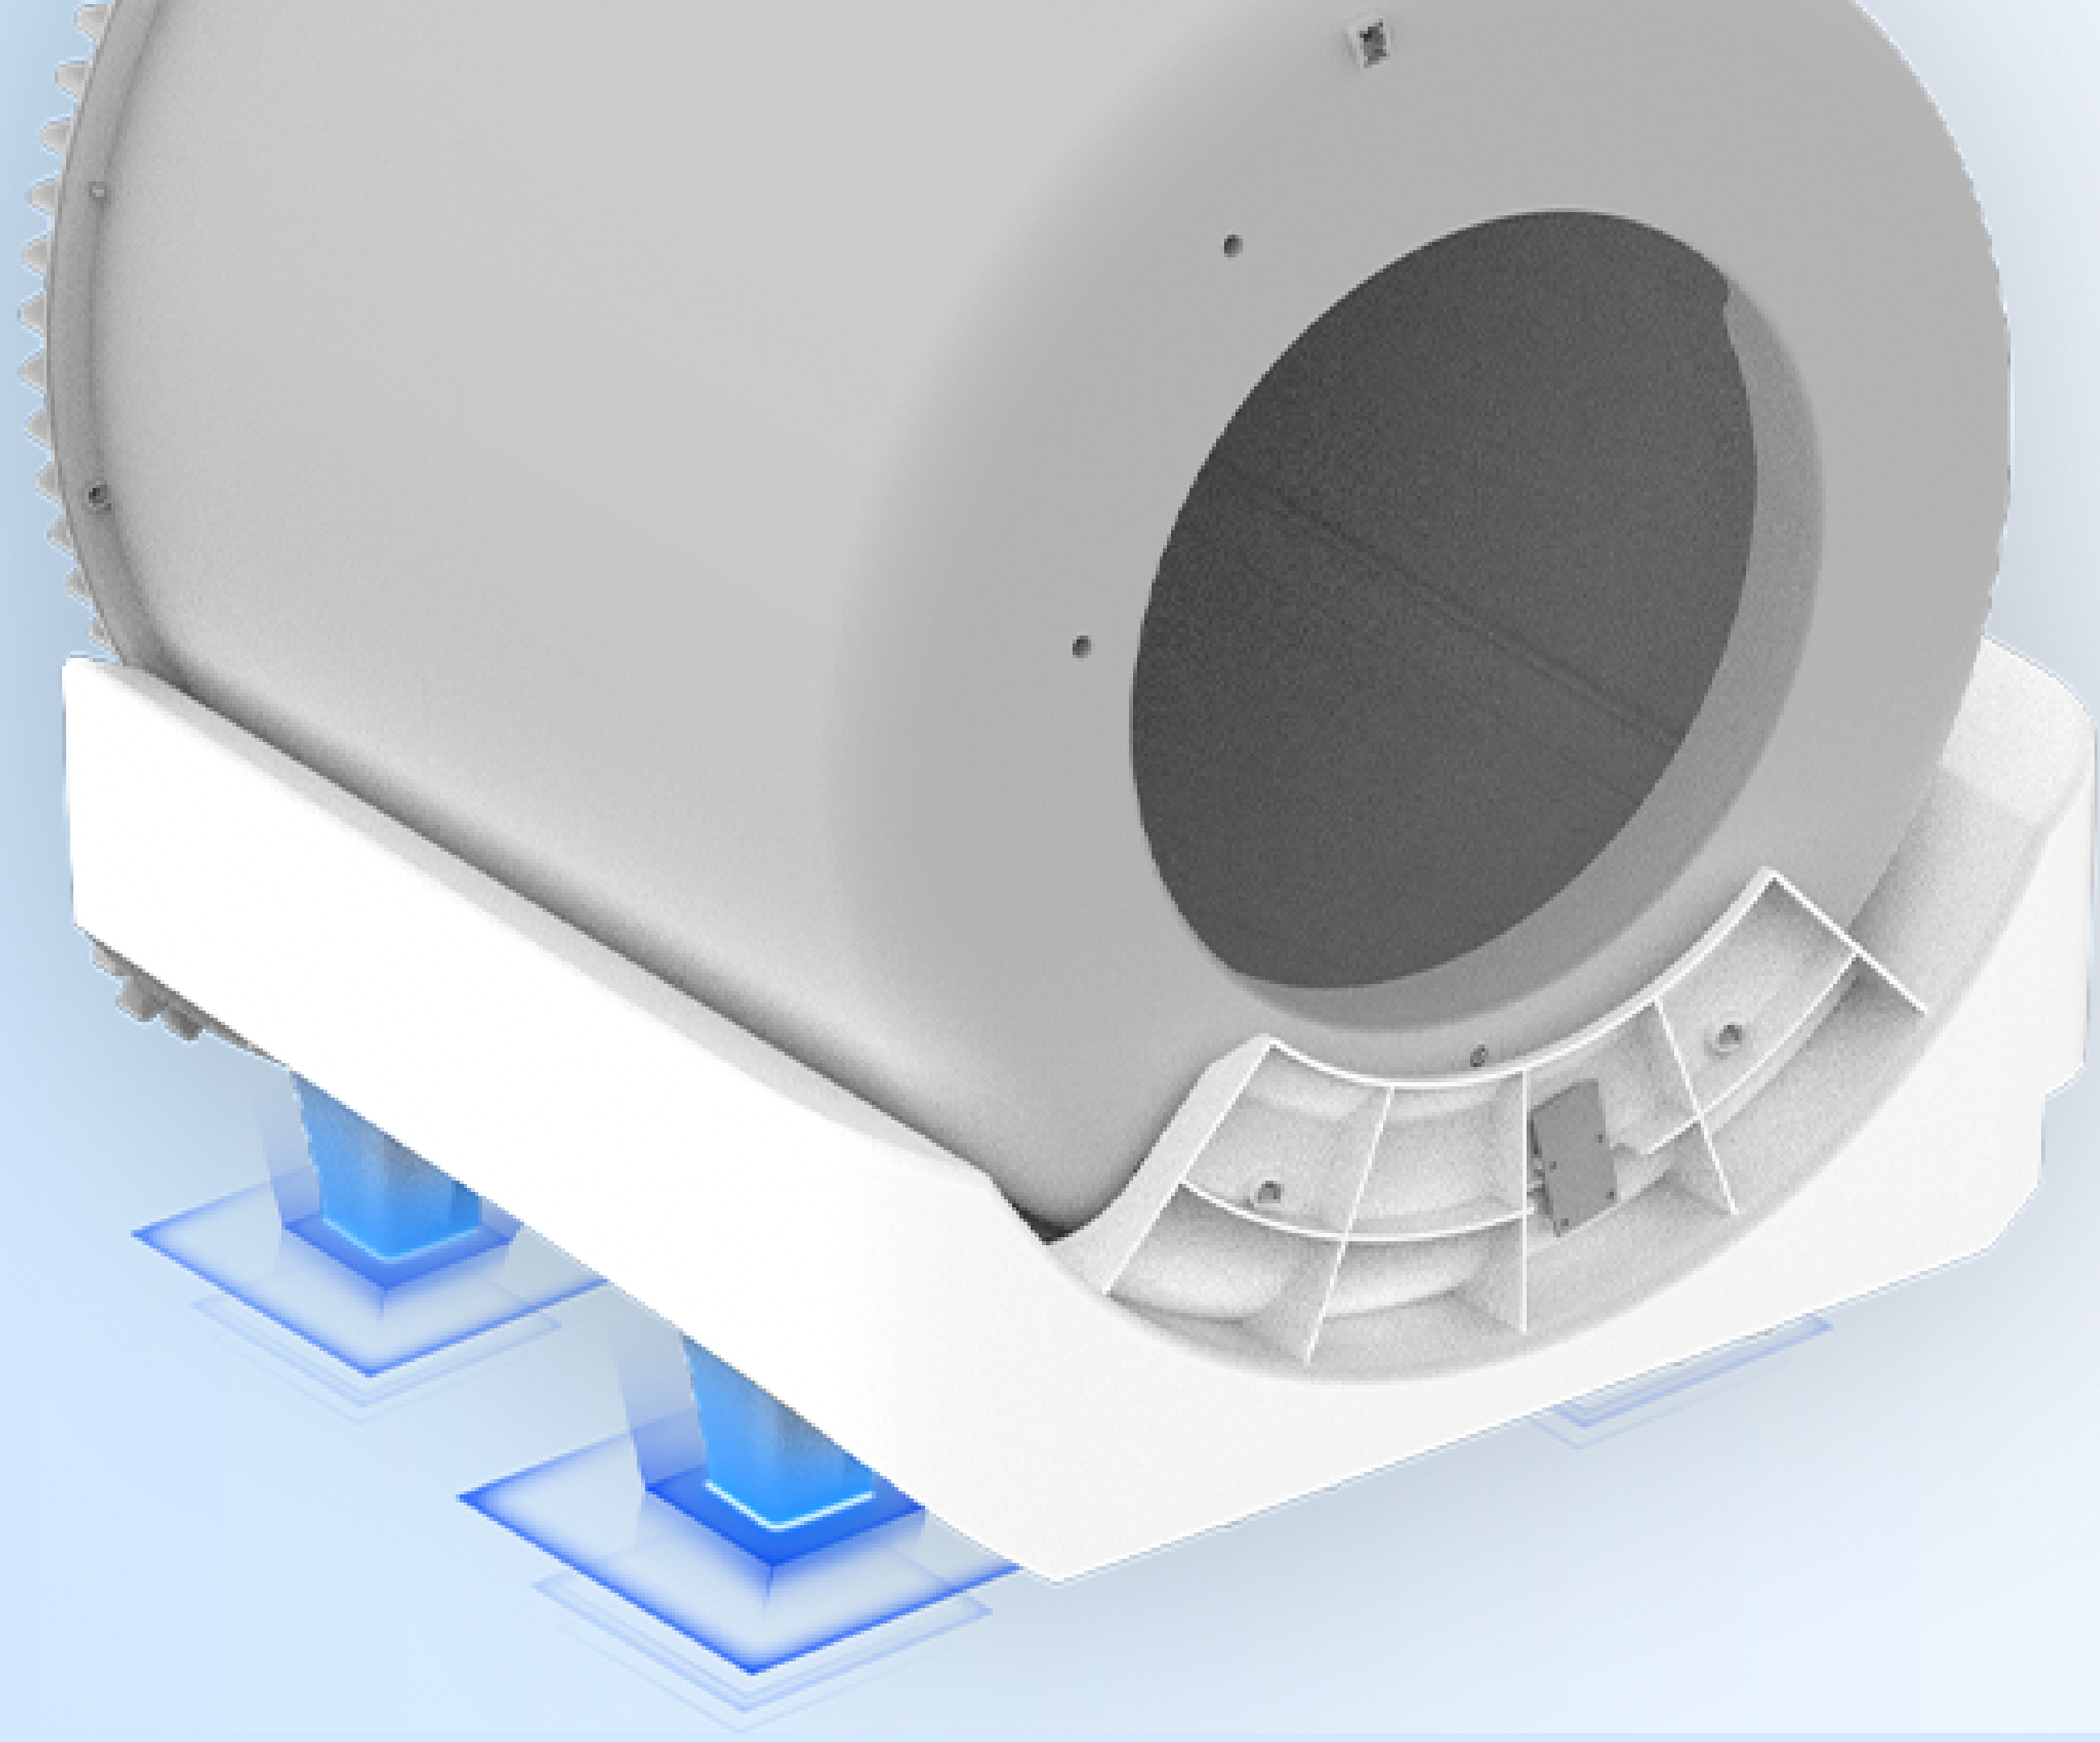

Holds **8L of litter** and can easily be removed by sliding the bottom compartment

## SAFETY

Has numerous sensors on the inside as well as near the entrance that ensures your pets safety

An infrared sensor can detect your pet within a 50 cm diameter of the litter box's entrance

# SAFETY MEASURES

If a foreign matter is detected during scooping the device will stop

Multiple sensors are built at the bottom of the bin which stops the scooping process immediately when pets are detected inside

# WEIGHT SENSOR

IF CATS ENTER  
WHILE  
AUTOMATICALLY  
SCOOPING, THE  
DEVICE WILL  
IMMEDIATELY STOP