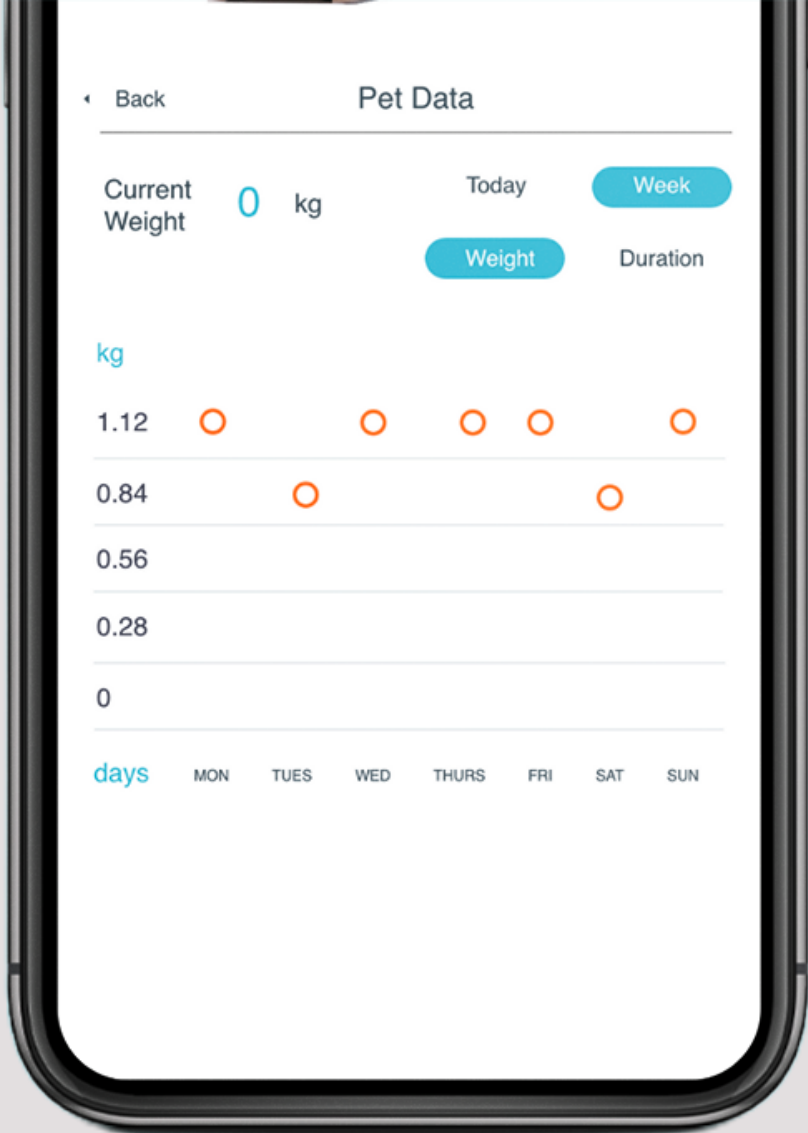

INSTA@CHEW

**PURRCLEAN  
SMART  
LITTER BOX**

## APP CONNECTED

INSTACHEW'S Purrclean Smart Litter Box is the perfect addition to your house.

Using the **INSTACHEW INFINITY APP** you can set schedules, scoop on demand and use the deodorizer from your smartphone!

Designed specifically for ease of use for both you and your furry friend.

Carrying Handle  
**EASY TO MOVE**

LED Touch Screen  
**CLEAR OPERATIONS**

Waste is separated and stored in the bin below

The **Purrclean** reduces the carry-out of cat litter

## SAFETY

Has numerous sensors on the inside as well as near the entrance that ensures your pets safety

An infrared sensor can detect your pet within a 50 cm diameter of the litter box's entrance