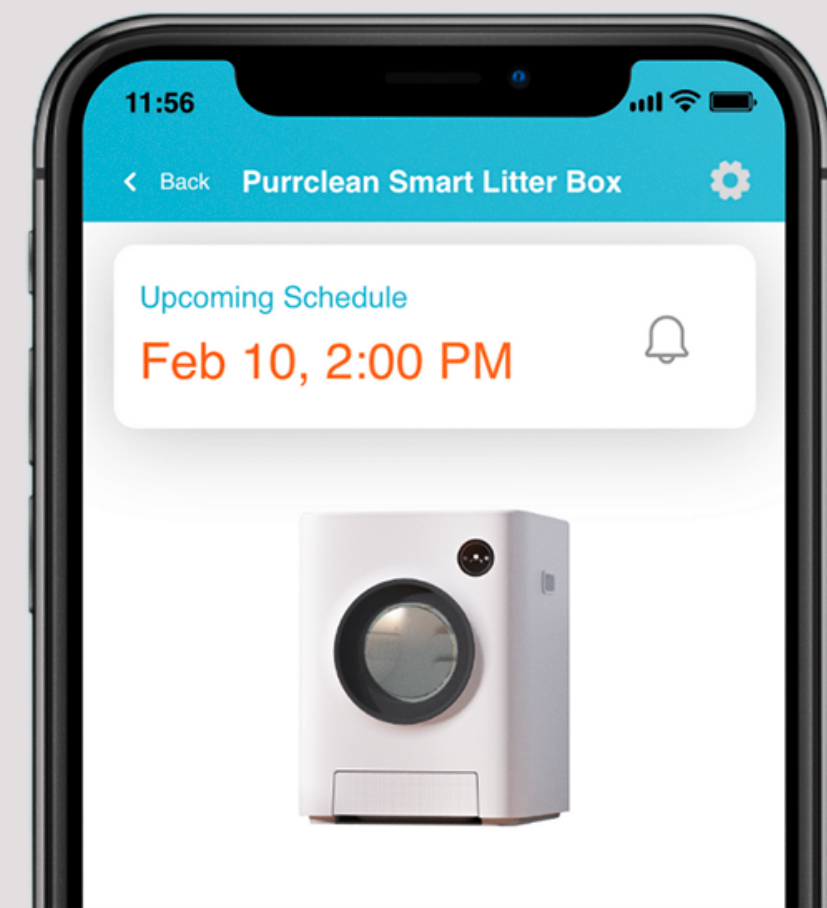

INSTA@CHEW

**PURRCLEAN  
SMART  
LITTER BOX**

## APP CONNECTED

INSTACHEW'S Purrclean Smart Litter Box is the perfect addition to your house.

Using the **INSTACHEW INFINITY APP** you can set schedules, scoop on demand and use the deodorizer from your smartphone!

Designed specifically for ease of use for both you and your furry friend.

Carrying Handle  
**EASY TO MOVE**

LED Touch Screen  
**CLEAR OPERATIONS**

Waste is separated and stored in the bin below

The **Purrclean** reduces the carry-out of cat litter

## SAFETY

Has numerous sensors on the inside as well as near the entrance that ensures your pets safety

An infrared sensor can detect your pet within a 50 cm diameter of the litter box's entrance