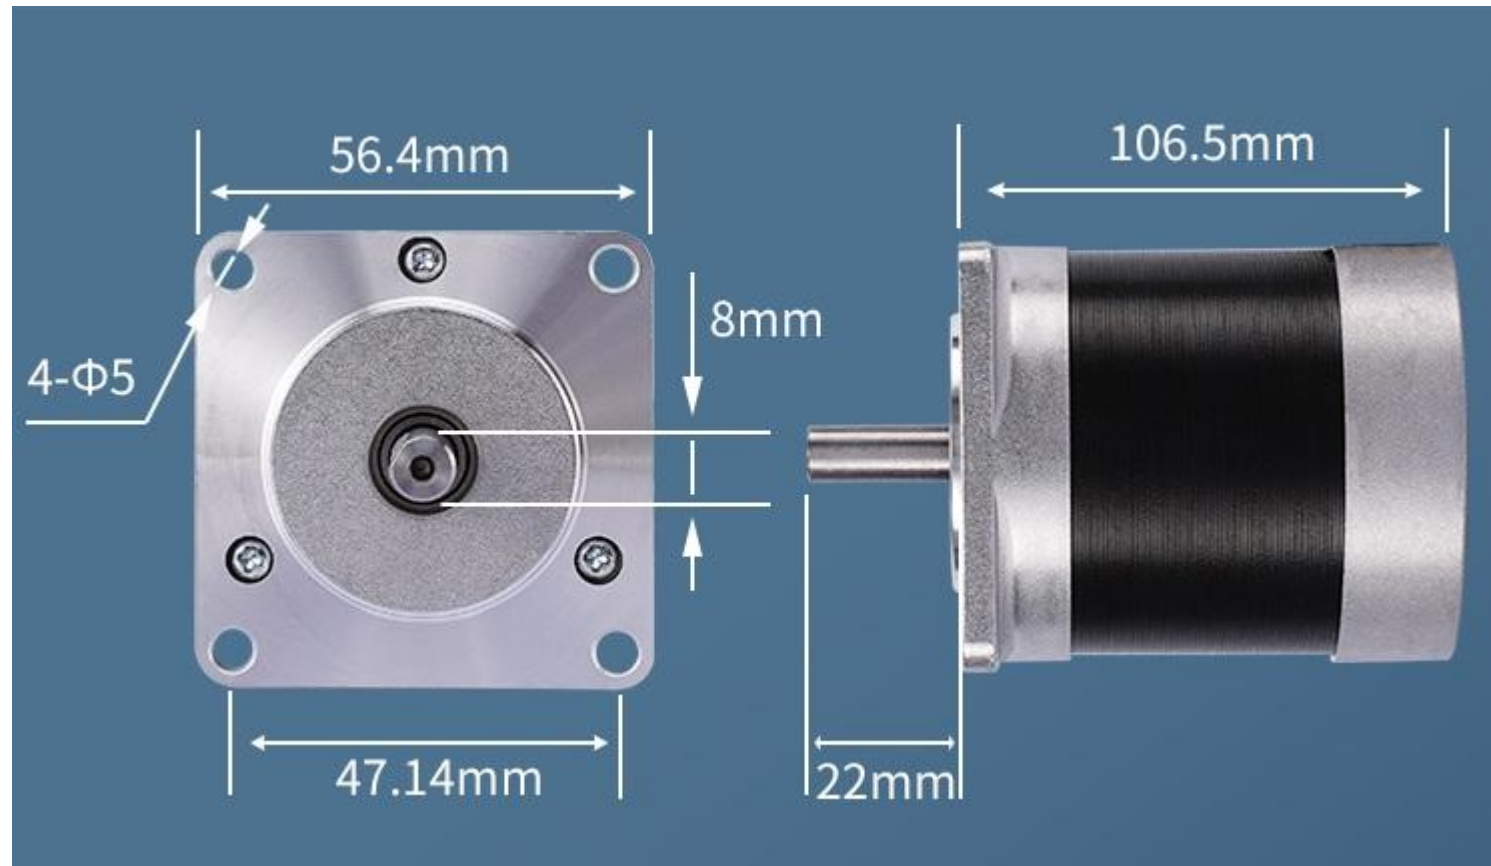

## 57BLY120 Brushless DC motor , 24V DC, 125 watt

<b>Model</b>	57BLY120
<b>Output Power</b>	125 Watt
<b>Voltage</b>	24V DC
<b>Rated Speed</b>	3000 RPM
<b>Rated Torque</b>	0.44 N.m
<b>Motor length</b>	106.5 mm
<b>Hall angle</b>	60 degree