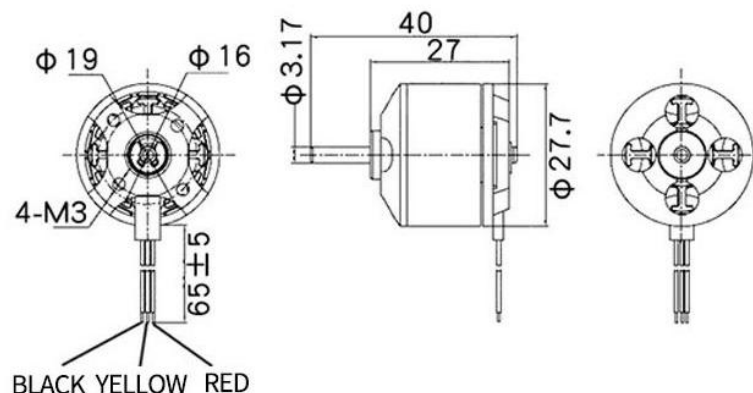

PRODUCT NUMBER	A2212 SERIES
KV VALUE	930KV /1000KV/1400KV/2200KV/3500KV/2450KV/2700KV
DIMENSIONS	27.7*27mm
OUTPUT SHAFT DIAMETER	3.17mm
WEIGHT	ABOUT 65G
WARRANTY	WARRANTY FOR HALF A YEAR, AVAILABLE FOR 4S POWER SUPPLY
APPLY TO	AEROMODELLING FIXED-WING AIRCRAFT, FOUR-SIX-AXIS AIRCRAFT AND OTHER MODELS

MOTOR PERFORMANCE DATA (性能参数) :

MODEL	KV (rpm/V)	Voltage (V)	Prop	Load Currnt (A)	Pull (g)	Power (W)	Efficiency (g/W)	Lipo Cell	Weight (g)Approx
	930		1060	9.8	660	109	6.1		60
	1000		1047	15.6	885	173	5.1	3S	61
A2212	1400	11.1	9050	19.0	910	210	4.3		61
	2200		6030	21.5	732	239	3.1	2-3S	62
	2450		6*3	25.2	815	280	2.9		62