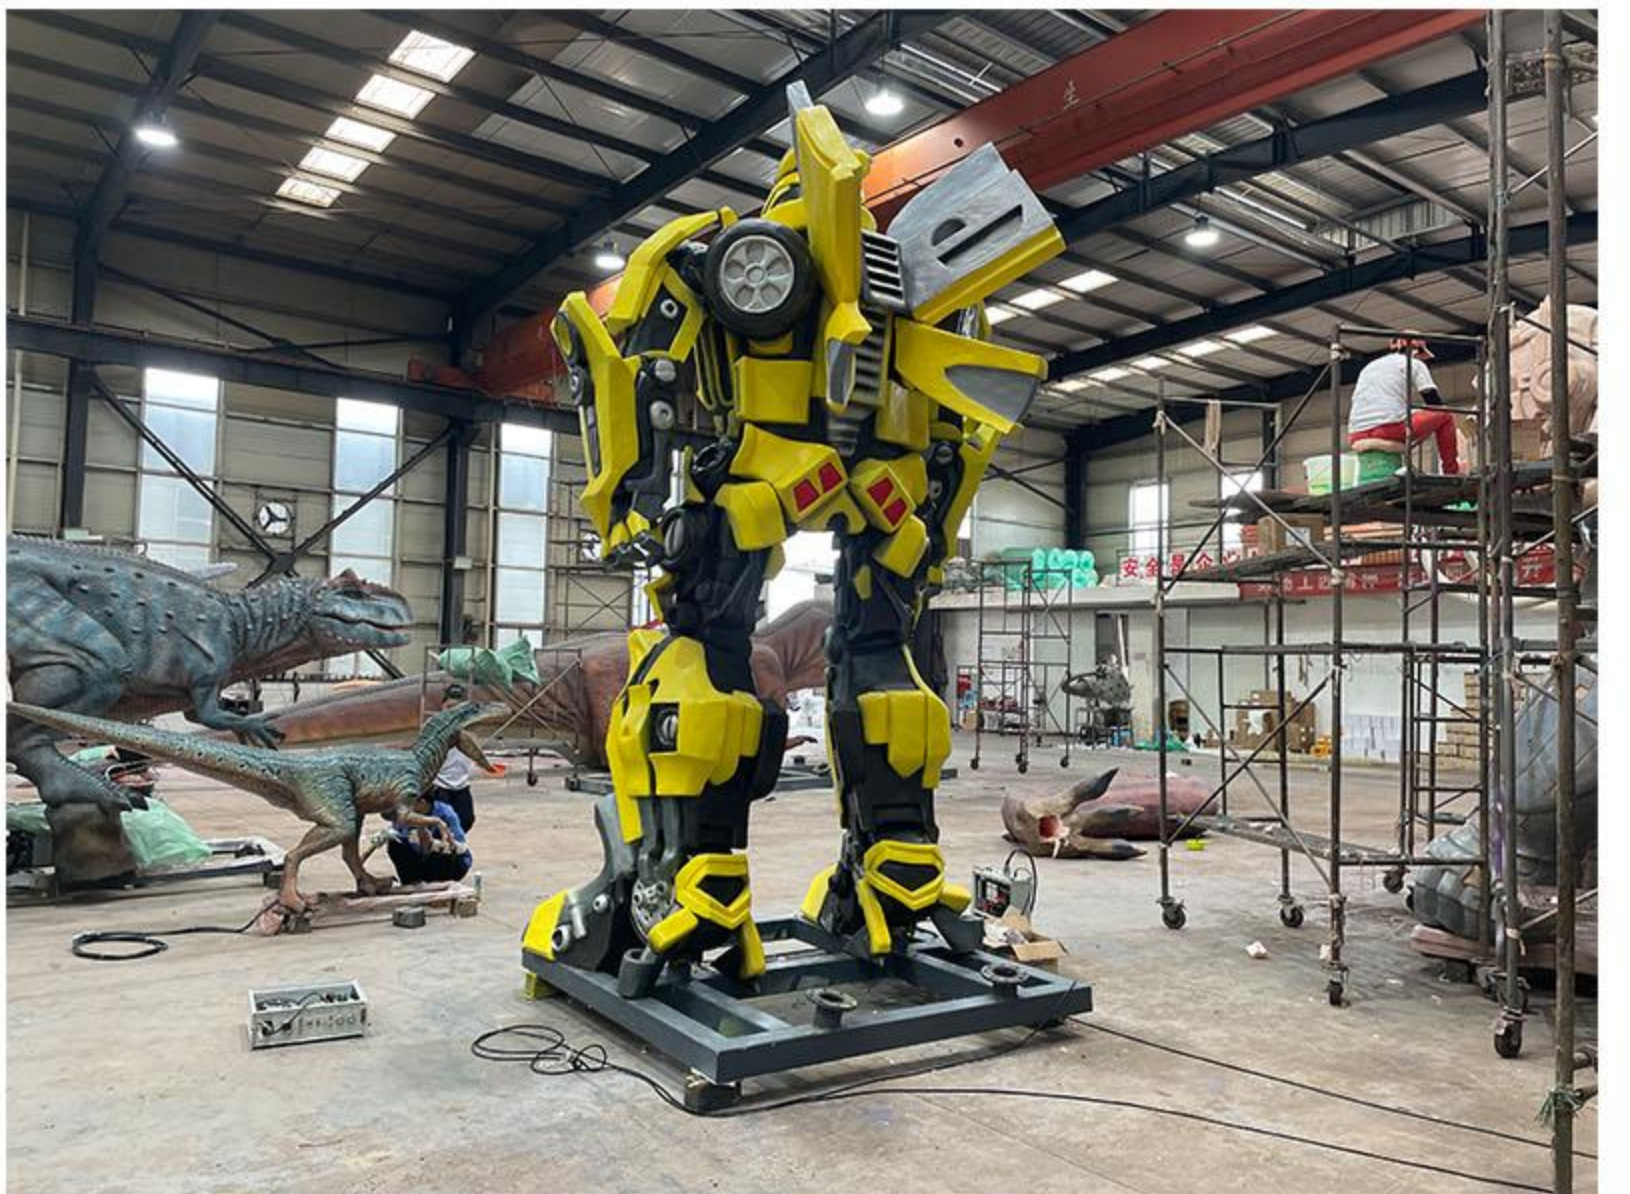

ATEAGO Animatronic Robot Simulation Robot Model

Hongkong ATEAGO Technology Co., Ltd

Hangzhou Dige Technology Co., Ltd

Email: info@ateago.com

Tel: +86 15325711220

Web: www.ateago.com

6/F, Bank of America Tower, 12 Harcourt Road, Central, Hong Kong.

F3, Building NO.2, Dayuan Road NO.1188, Qingshan Lake Street, Linan District, Hangzhou, 311305, China

- Animatronic dinosaur rides**
- Walking dinosaur rides**
- Slidable dinosaur rides**
- Dinosaur costumes**
- Digging dinosaur fossils**
- Customized interactive products**
- Cartoon products**
- Festival customization**