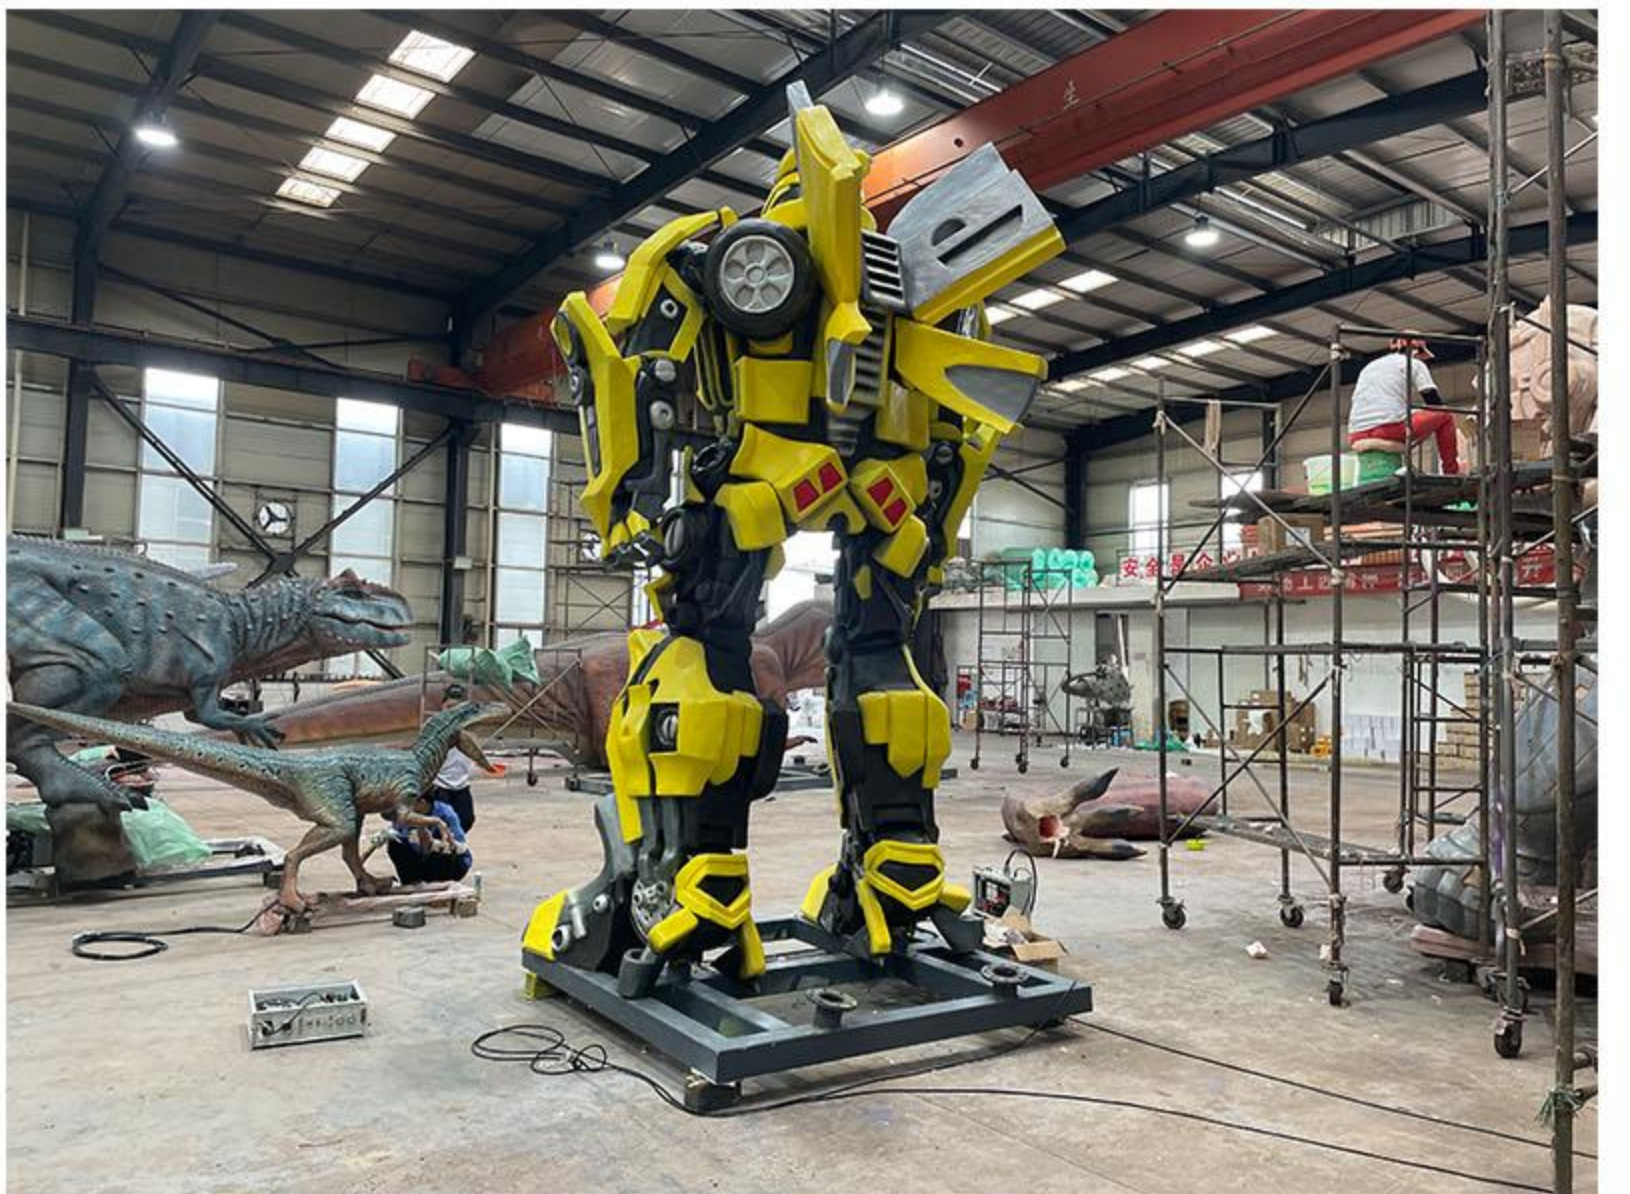

ATEAGO Animatronic Robot Simulation Robot Model

Hongkong ATEAGO Technology Co., Ltd

Hangzhou Dige Technology Co., Ltd

Email: info@ateago.com

Tel: +86 15325711220

Web: www.ateago.com

6/F, Bank of America Tower, 12 Harcourt Road, Central, Hong Kong.

F3, Building NO.2, Dayuan Road NO.1188, Qingshan Lake Street, Linan District,
Hangzhou, 311305, China

- Animatronic dinosaur rides**
- Walking dinosaur rides**
- Slidable dinosaur rides**
- Dinosaur costumes**
- Digging dinosaur fossils**
- Customized interactive products**
- Cartoon products**
- Festival customization**