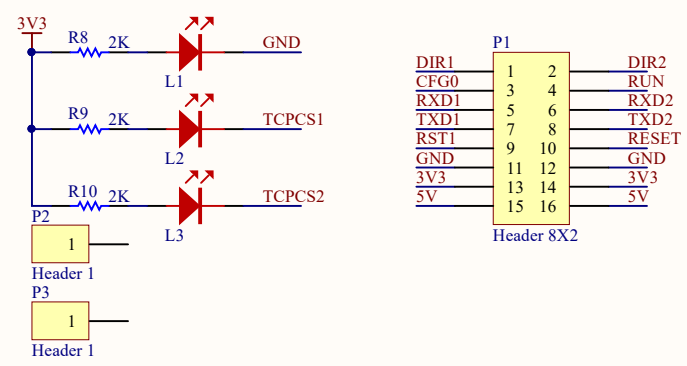

C

C

D

D

W
aveshare
2-CH UART TO ETH

1

2

3