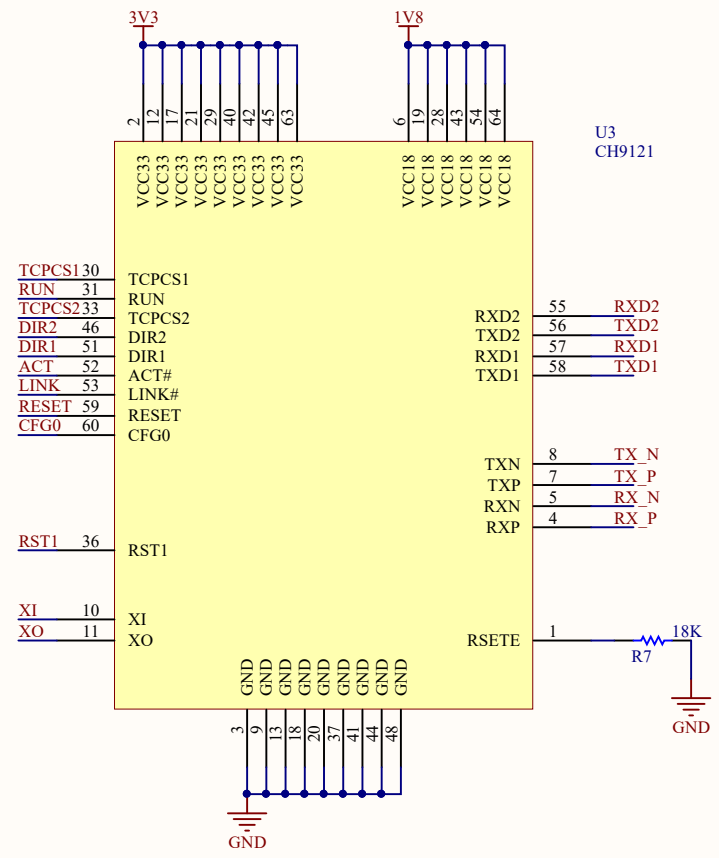

1

2

3

4

A

A

B

B

C

C

D

D

W
aveshare
2-CH UART TO ETH

1

2

3