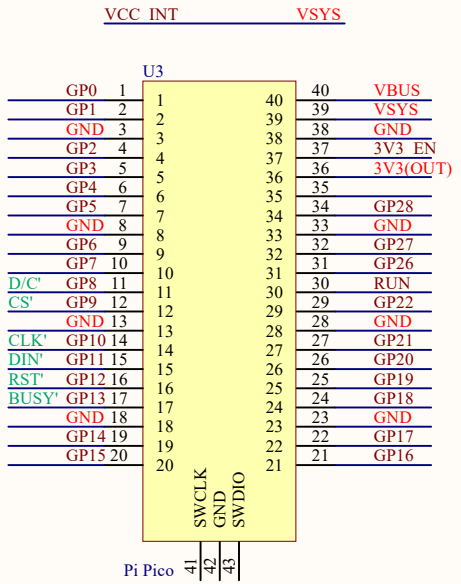

1

2

3

4

	VCC	GND
BS	3-line SPI	4-line SPI

W aveshare
Pico-ePaper-2.9

C

1

2

3

4

Pico-ePaper-2.9

296×128 Pixels

BS	0	1
SPI	4-line	3-line

Waveshare

GND RST' CLK' CS' GND