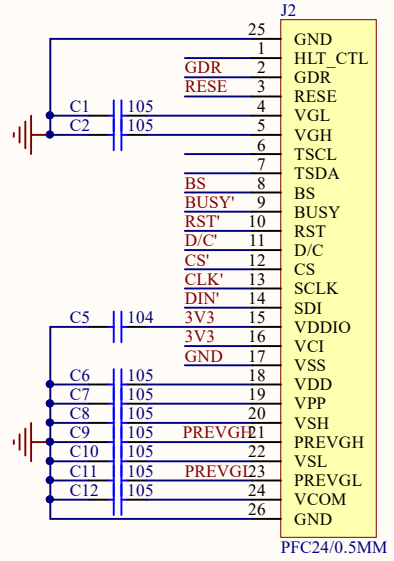

1

2

3

4

	VCC	GND
BS	3-line SPI	4-line SPI

W aveshare
Pico-ePaper-2.9

C

1

2

3

4

Pico-ePaper-2.9

296×128 Pixels

BS	0	1
SPI	4-line	3-line

Waveshare

GND RST' CLK' CS' GND

B/W

B/W/R

B/W/Y