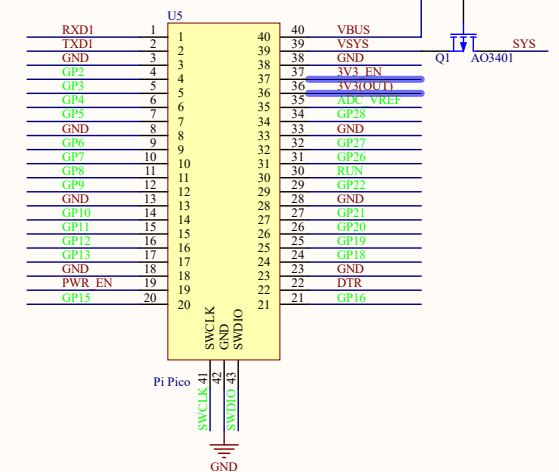

Power

CHARGE

BAT

SIM_CAR

Antenna

LTE ANT

UART

Pico-SIM7020X-NB-IoT

Pico Interface