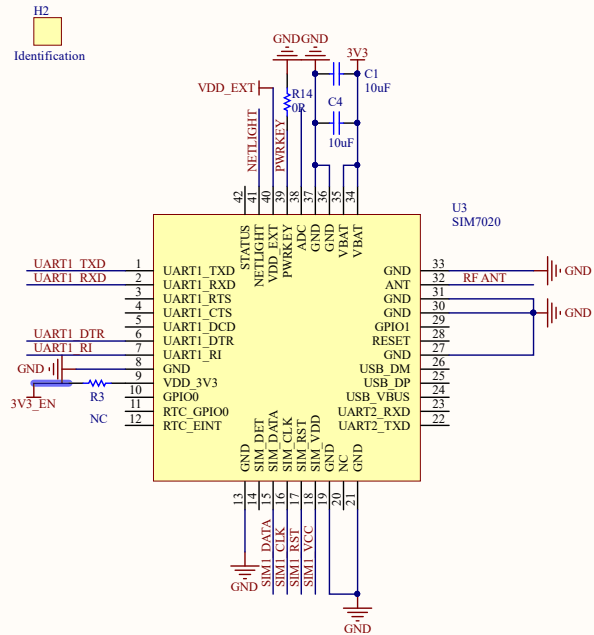

Power

CHARGE

BAT

SIM_CAR

Antenna

LTE ANT

UART

Pico-SIM7020X-NB-IoT

Pico Interface