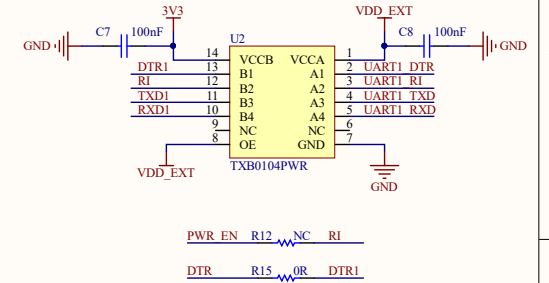

Power

CHARGE

BAT

SIM_CAR

Antenna

LTE ANT

UART

Pico-SIM7020X-NB-IoT

Pico Interface