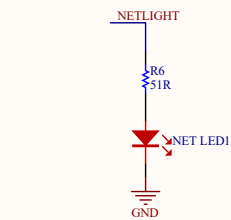

Power

CHARGE

BAT

SIM_CAR

Antenna

LTE ANT

UART

Pico-SIM7020X-NB-IoT

Pico Interface