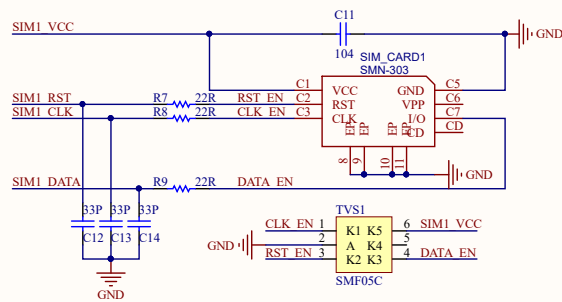

Power

CHARGE

BAT

SIM_CAR

Antenna

LTE ANT

UART

Pico-SIM7020X-NB-IoT

Pico Interface