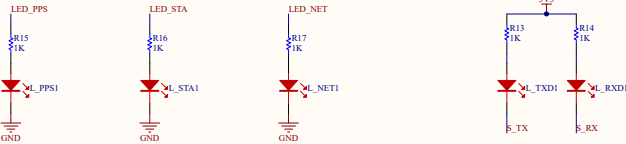

PPS

STA

NET

UART LED

Indicator light