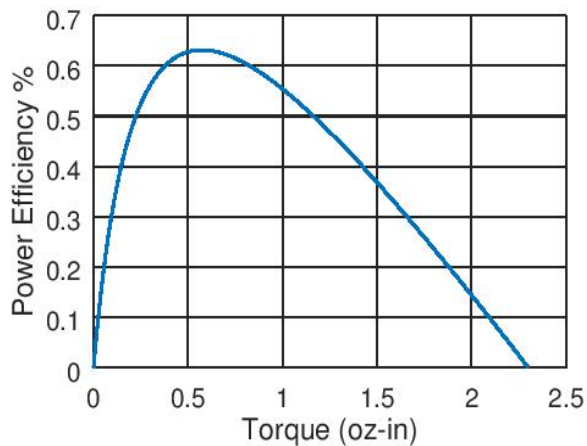

RB-Sbo-14

Specifications:

- Gear Ratio: 81:1
- Nominal Voltage: 3V
- No Load RPM: 233
- No Load Current: 0.013A
- Rated RPM: 175
- Rated Torque: 0.58 oz-in
- Stall Current: 0.118A
- Stall Torque: 2.3 oz-in
- Shaft Type: Square

Torque vs. Speed & Current

Efficiency

Torque vs. Power

* These curves are approximate and are provided for guidance only.