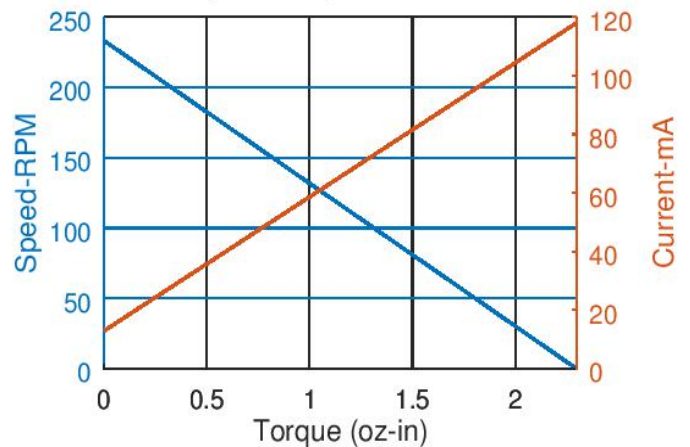

RB-Sbo-14

Specifications:

- Gear Ratio: 81:1
- Nominal Voltage: 3V
- No Load RPM: 233
- No Load Current: 0.013A
- Rated RPM: 175
- Rated Torque: 0.58 oz-in
- Stall Current: 0.118A
- Stall Torque: 2.3 oz-in
- Shaft Type: Square

Torque vs. Speed & Current

Efficiency

Torque vs. Power

* These curves are approximate and are provided for guidance only.