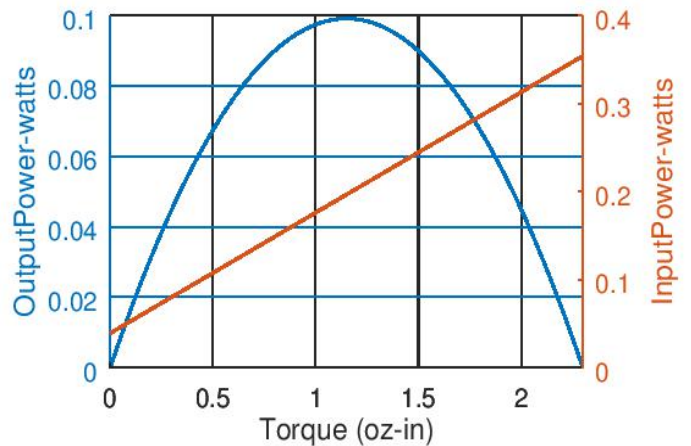

RB-Sbo-14

Specifications:

- Gear Ratio: 81:1
- Nominal Voltage: 3V
- No Load RPM: 233
- No Load Current: 0.013A
- Rated RPM: 175
- Rated Torque: 0.58 oz-in
- Stall Current: 0.118A
- Stall Torque: 2.3 oz-in
- Shaft Type: Square

Torque vs. Speed & Current

Efficiency

Torque vs. Power

* These curves are approximate and are provided for guidance only.