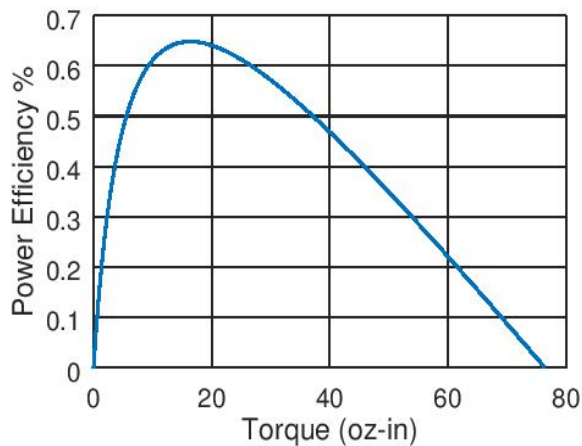

RB-Sbo-07

Specifications:

- Gear Ratio: 143:1
- Nominal Voltage: 6V
- No Load RPM: 78
- No Load Current: 0.052A
- Rated RPM: 62
- Rated Torque: 16.5 oz-in
- Stall Current: 0.7A
- Stall Torque: 76.38 oz-in
- Shaft Type: Double Flat

Torque vs. Speed & Current

Efficiency

Torque vs. Power

* These curves are approximate and are provided for guidance only.