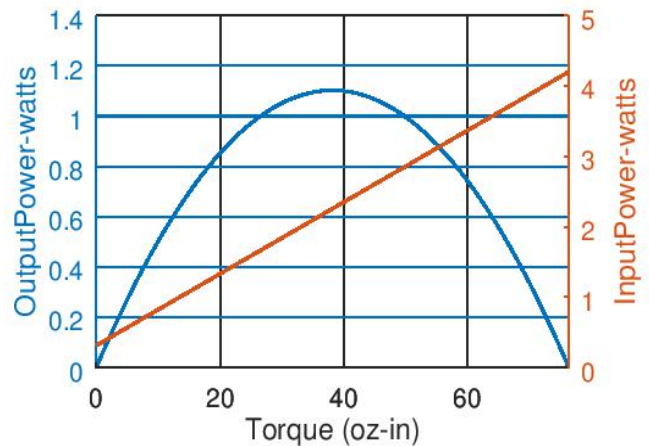

RB-Sbo-07

Specifications:

- Gear Ratio: 143:1
- Nominal Voltage: 6V
- No Load RPM: 78
- No Load Current: 0.052A
- Rated RPM: 62
- Rated Torque: 16.5 oz-in
- Stall Current: 0.7A
- Stall Torque: 76.38 oz-in
- Shaft Type: Double Flat

Torque vs. Speed & Current

Efficiency

Torque vs. Power

* These curves are approximate and are provided for guidance only.