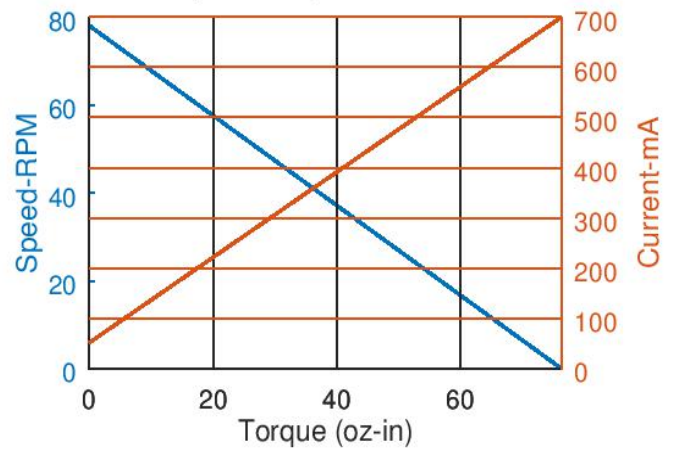

RB-Sbo-07

Specifications:

- Gear Ratio: 143:1
- Nominal Voltage: 6V
- No Load RPM: 78
- No Load Current: 0.052A
- Rated RPM: 62
- Rated Torque: 16.5 oz-in
- Stall Current: 0.7A
- Stall Torque: 76.38 oz-in
- Shaft Type: Double Flat

Torque vs. Speed & Current

Efficiency

Torque vs. Power

* These curves are approximate and are provided for guidance only.