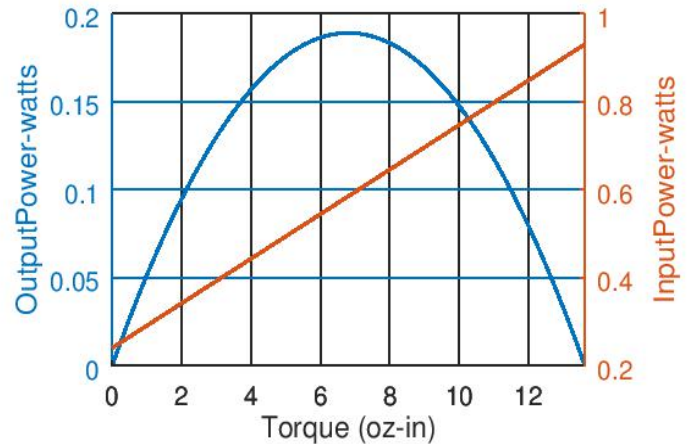

RB-Sbo-05

Specifications:

- Gear Ratio: 120:1
- Nominal Voltage: 3V
- No Load RPM: 75
- No Load Current: 0.08A
- Rated RPM: 47
- Rated Torque: 5 oz-in
- Stall Current: 0.31A
- Stall Torque: 13.62 oz-in
- Shaft Type: Splined

Torque vs. Speed & Current

Efficiency

Torque vs. Power

* These curves are approximate and are provided for guidance only.