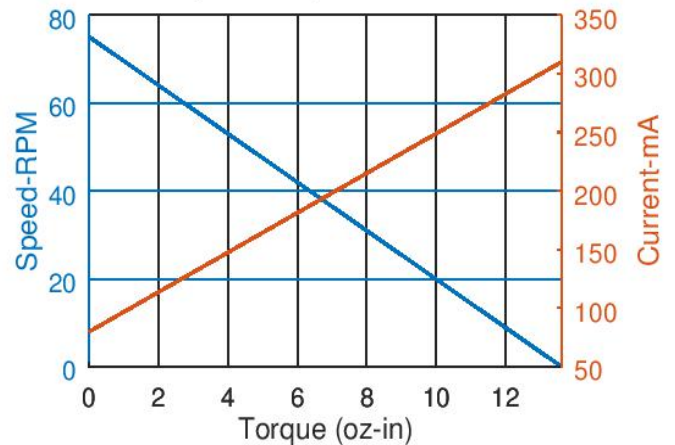

RB-Sbo-05

Specifications:

- Gear Ratio: 120:1
- Nominal Voltage: 3V
- No Load RPM: 75
- No Load Current: 0.08A
- Rated RPM: 47
- Rated Torque: 5 oz-in
- Stall Current: 0.31A
- Stall Torque: 13.62 oz-in
- Shaft Type: Splined

Torque vs. Speed & Current

Efficiency

Torque vs. Power

* These curves are approximate and are provided for guidance only.