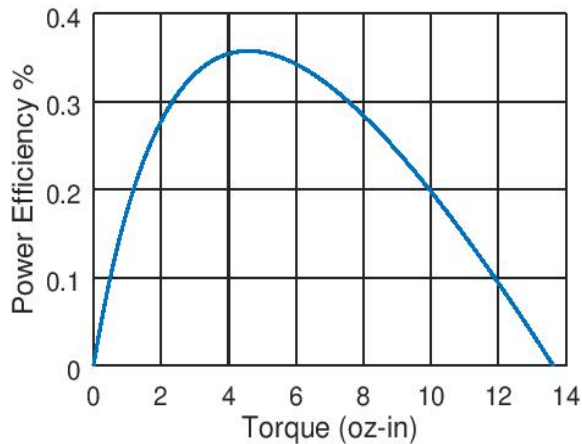

RB-Sbo-05

Specifications:

- Gear Ratio: 120:1
- Nominal Voltage: 3V
- No Load RPM: 75
- No Load Current: 0.08A
- Rated RPM: 47
- Rated Torque: 5 oz-in
- Stall Current: 0.31A
- Stall Torque: 13.62 oz-in
- Shaft Type: Splined

Torque vs. Speed & Current

Efficiency

Torque vs. Power

* These curves are approximate and are provided for guidance only.