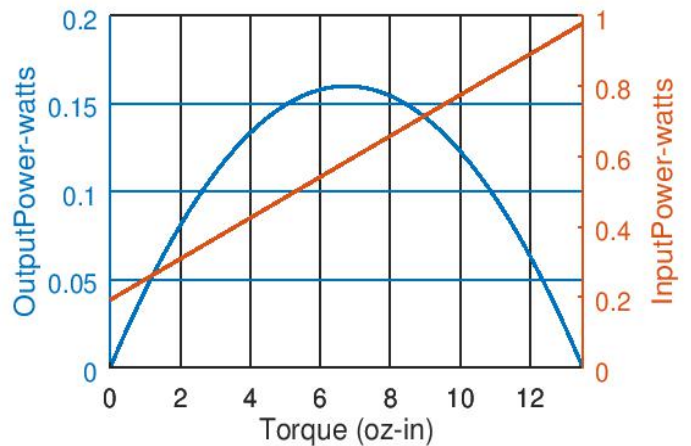

RB-Sbo-04

Specifications:

- Gear Ratio: 120:1
- Nominal Voltage: 3V
- No Load RPM: 64
- No Load Current: 0.064A
- Rated RPM: 45
- Rated Torque: 4 oz-in
- Stall Current: 0.326A
- Stall Torque: 13.5 oz-in
- Shaft Type: Splined

Torque vs. Speed & Current

Efficiency

Torque vs. Power

* These curves are approximate and are provided for guidance only.