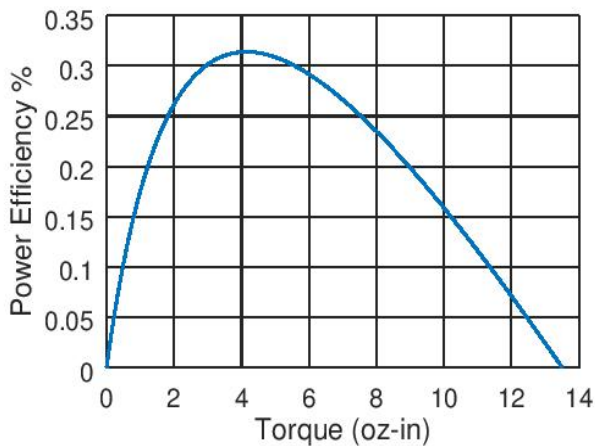

RB-Sbo-04

Specifications:

- Gear Ratio: 120:1
- Nominal Voltage: 3V
- No Load RPM: 64
- No Load Current: 0.064A
- Rated RPM: 45
- Rated Torque: 4 oz-in
- Stall Current: 0.326A
- Stall Torque: 13.5 oz-in
- Shaft Type: Splined

Torque vs. Speed & Current

Efficiency

Torque vs. Power

* These curves are approximate and are provided for guidance only.