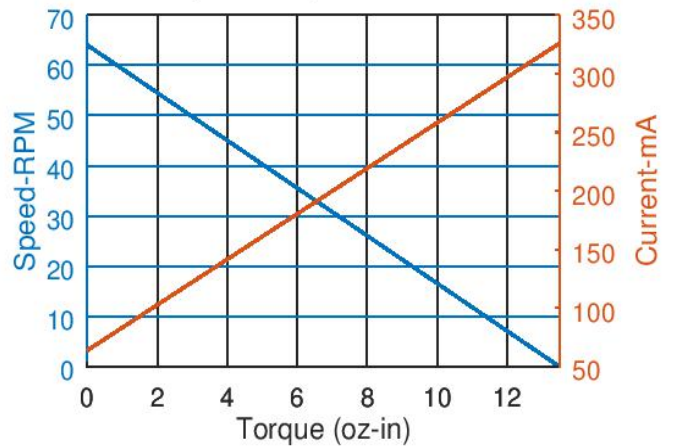

RB-Sbo-04

Specifications:

- Gear Ratio: 120:1
- Nominal Voltage: 3V
- No Load RPM: 64
- No Load Current: 0.064A
- Rated RPM: 45
- Rated Torque: 4 oz-in
- Stall Current: 0.326A
- Stall Torque: 13.5 oz-in
- Shaft Type: Splined

Torque vs. Speed & Current

Efficiency

Torque vs. Power

* These curves are approximate and are provided for guidance only.