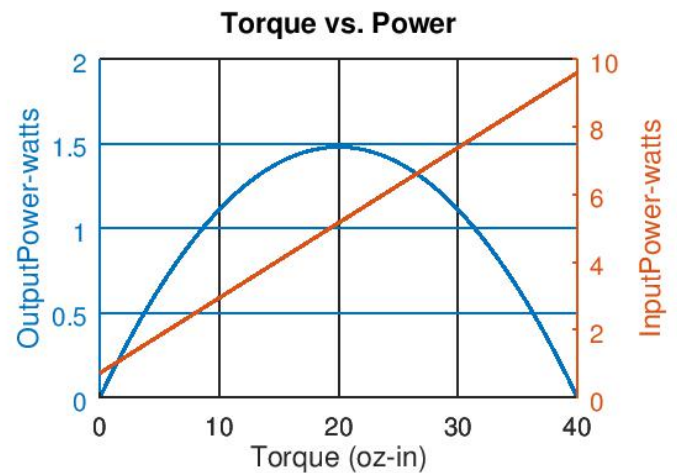

RB-Pol-61

Specifications:

- Gear Ratio: 150.58:1
- Nominal Voltage: 6V
- No Load RPM: 200
- No Load Current: 0.12A
- Rated RPM: 160
- Rated Torque: 8 oz-in
- Stall Current: 1.6A
- Stall Torque: 40 oz-in
- Shaft Type: D-Shape

* These curves are approximate and are provided for guidance only.