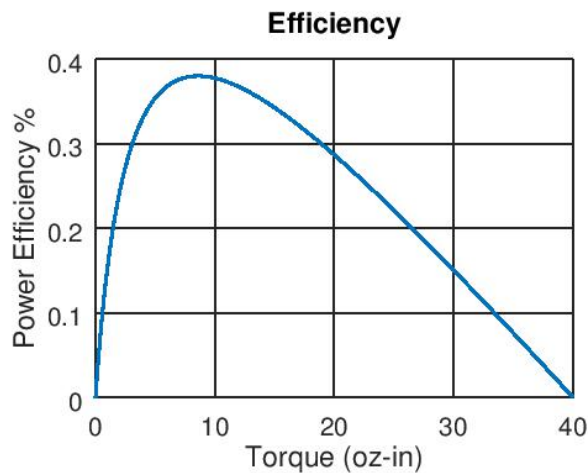

RB-Pol-61

Specifications:

- Gear Ratio: 150.58:1
- Nominal Voltage: 6V
- No Load RPM: 200
- No Load Current: 0.12A
- Rated RPM: 160
- Rated Torque: 8 oz-in
- Stall Current: 1.6A
- Stall Torque: 40 oz-in
- Shaft Type: D-Shape

* These curves are approximate and are provided for guidance only.