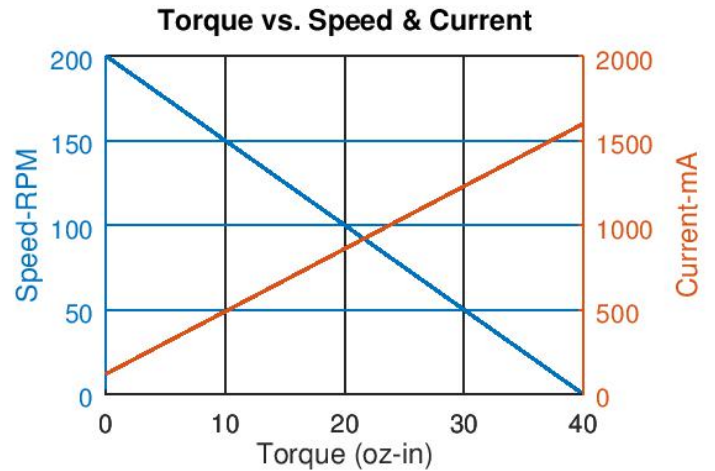

RB-Pol-61

Specifications:

- Gear Ratio: 150.58:1
- Nominal Voltage: 6V
- No Load RPM: 200
- No Load Current: 0.12A
- Rated RPM: 160
- Rated Torque: 8 oz-in
- Stall Current: 1.6A
- Stall Torque: 40 oz-in
- Shaft Type: D-Shape

* These curves are approximate and are provided for guidance only.