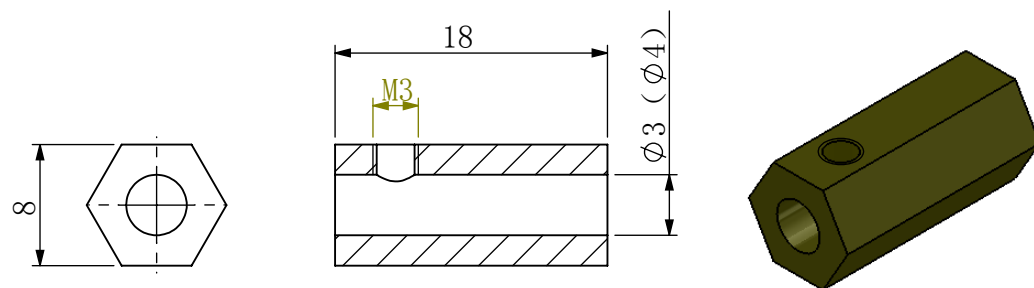

Accessories, Copper HUB

TITLE	14184 38mm Omni Wheel
DIMENSIONS ARE IN MM	
WWW.NEXUSROBOT.COM	