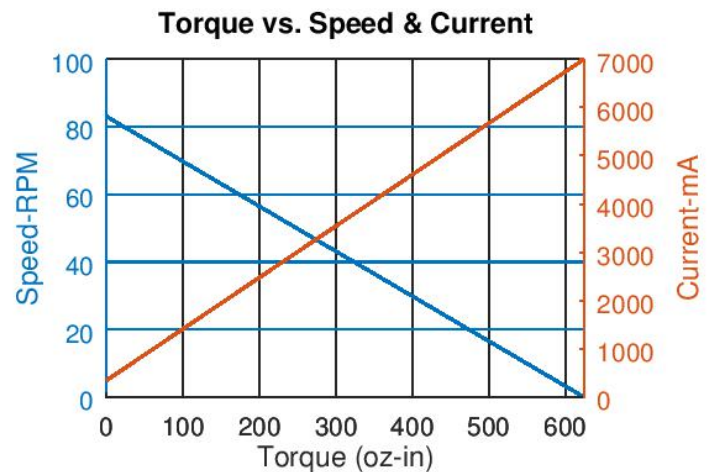

RB-Dfr-233

Specifications:

- Gear Ratio: 131:1
- Nominal Voltage: 12V
- No Load RPM: 83
- No Load Current: 0.35A
- Rated RPM: 68
- Rated Torque: 113 oz-in
- Stall Current: 7A
- Stall Torque: 625 oz-in
- Shaft Type: D-Shape

* These curves are approximate and are provided for guidance only.