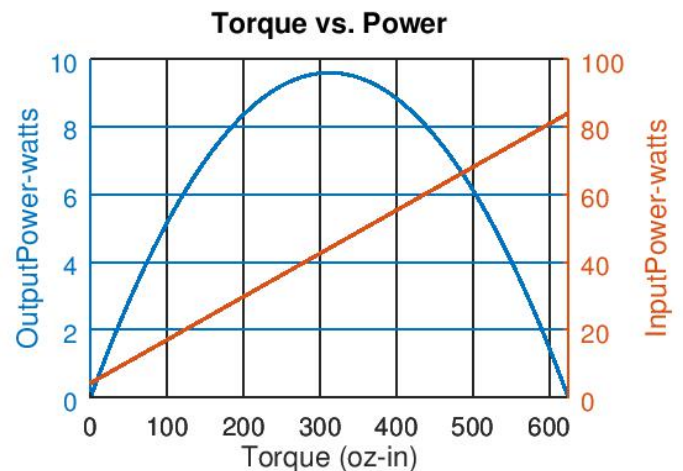

RB-Dfr-233

Specifications:

- Gear Ratio: 131:1
- Nominal Voltage: 12V
- No Load RPM: 83
- No Load Current: 0.35A
- Rated RPM: 68
- Rated Torque: 113 oz-in
- Stall Current: 7A
- Stall Torque: 625 oz-in
- Shaft Type: D-Shape

* These curves are approximate and are provided for guidance only.