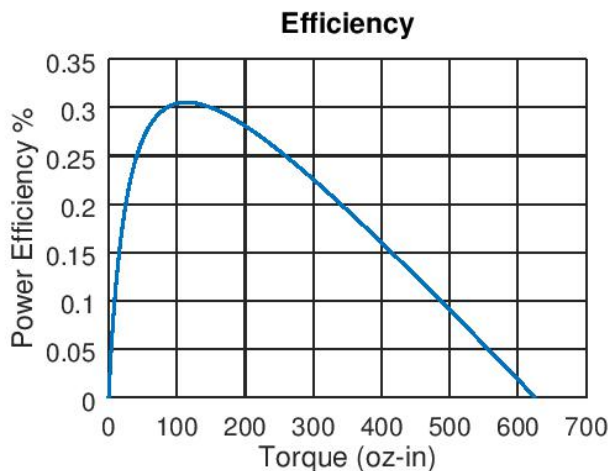

RB-Dfr-233

Specifications:

- Gear Ratio: 131:1
- Nominal Voltage: 12V
- No Load RPM: 83
- No Load Current: 0.35A
- Rated RPM: 68
- Rated Torque: 113 oz-in
- Stall Current: 7A
- Stall Torque: 625 oz-in
- Shaft Type: D-Shape

* These curves are approximate and are provided for guidance only.