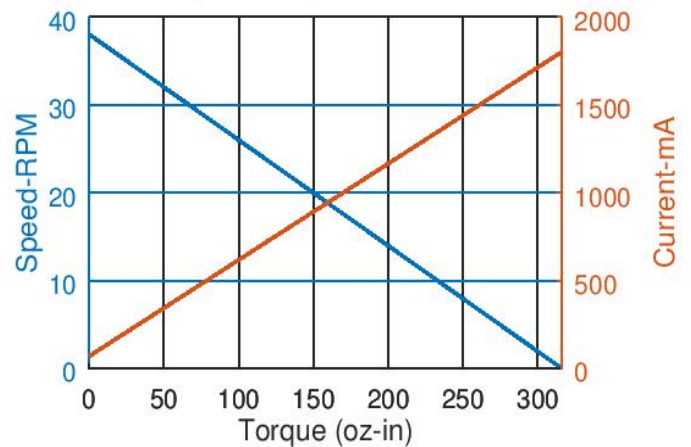

RB-Cyt-84

Specifications:

- Gear Ratio: 120:1
- Nominal Voltage: 12V
- No Load RPM: 38
- No Load Current: 0.07A
- Rated RPM: 28
- Rated Torque: 83.26 oz-in
- Stall Current: 1.8A
- Stall Torque: 316 oz-in
- Shaft Type: D-Shaped

Torque vs. Speed & Current

Efficiency

Torque vs. Power

* These curves are approximate and are provided for guidance only.