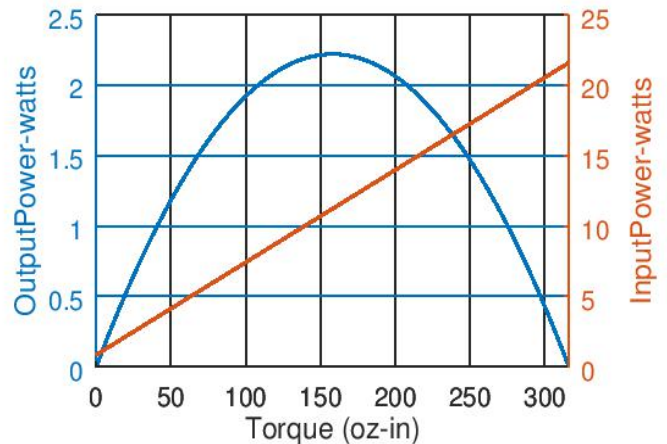

RB-Cyt-84

Specifications:

- Gear Ratio: 120:1
- Nominal Voltage: 12V
- No Load RPM: 38
- No Load Current: 0.07A
- Rated RPM: 28
- Rated Torque: 83.26 oz-in
- Stall Current: 1.8A
- Stall Torque: 316 oz-in
- Shaft Type: D-Shaped

Torque vs. Speed & Current

Efficiency

Torque vs. Power

* These curves are approximate and are provided for guidance only.