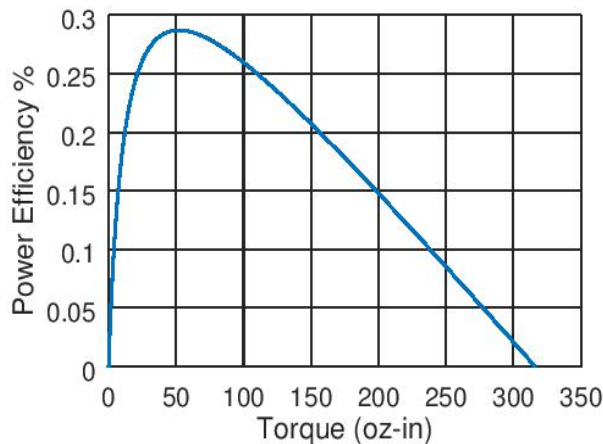

RB-Cyt-84

Specifications:

- Gear Ratio: 120:1
- Nominal Voltage: 12V
- No Load RPM: 38
- No Load Current: 0.07A
- Rated RPM: 28
- Rated Torque: 83.26 oz-in
- Stall Current: 1.8A
- Stall Torque: 316 oz-in
- Shaft Type: D-Shaped

Torque vs. Speed & Current

Efficiency

Torque vs. Power

* These curves are approximate and are provided for guidance only.