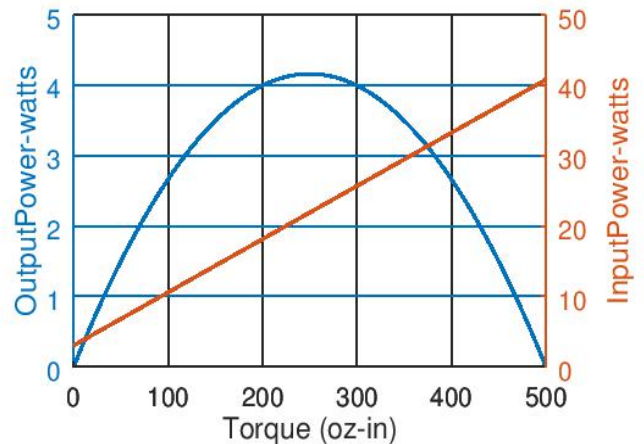

RB-Cyt-35

Specifications:

- Gear Ratio: 100:1
- Nominal Voltage: 12V
- No Load RPM: 45
- No Load Current: 0.25A
- Rated RPM: 34
- Rated Torque: 125 oz-in
- Stall Current: 3.4A
- Stall Torque: 500 oz-in
- Shaft Type: D-Shaped

Torque vs. Speed & Current

Efficiency

Torque vs. Power

* These curves are approximate and are provided for guidance only.