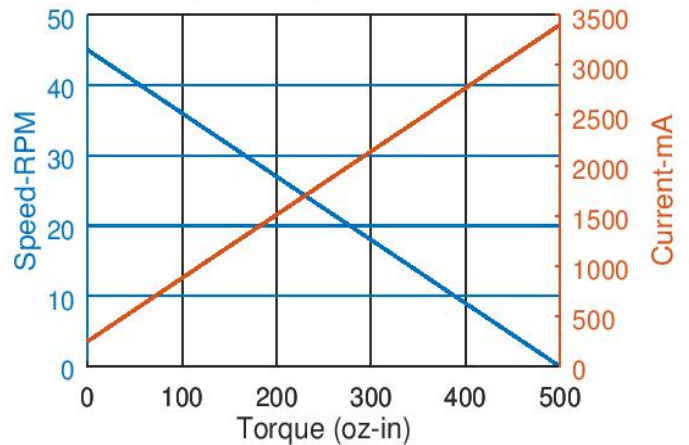

RB-Cyt-35

Specifications:

- Gear Ratio: 100:1
- Nominal Voltage: 12V
- No Load RPM: 45
- No Load Current: 0.25A
- Rated RPM: 34
- Rated Torque: 125 oz-in
- Stall Current: 3.4A
- Stall Torque: 500 oz-in
- Shaft Type: D-Shaped

Torque vs. Speed & Current

Efficiency

Torque vs. Power

* These curves are approximate and are provided for guidance only.