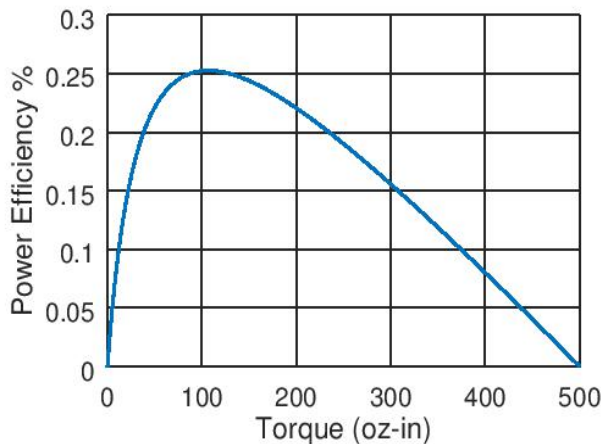

RB-Cyt-35

Specifications:

- Gear Ratio: 100:1
- Nominal Voltage: 12V
- No Load RPM: 45
- No Load Current: 0.25A
- Rated RPM: 34
- Rated Torque: 125 oz-in
- Stall Current: 3.4A
- Stall Torque: 500 oz-in
- Shaft Type: D-Shaped

Torque vs. Speed & Current

Efficiency

Torque vs. Power

* These curves are approximate and are provided for guidance only.