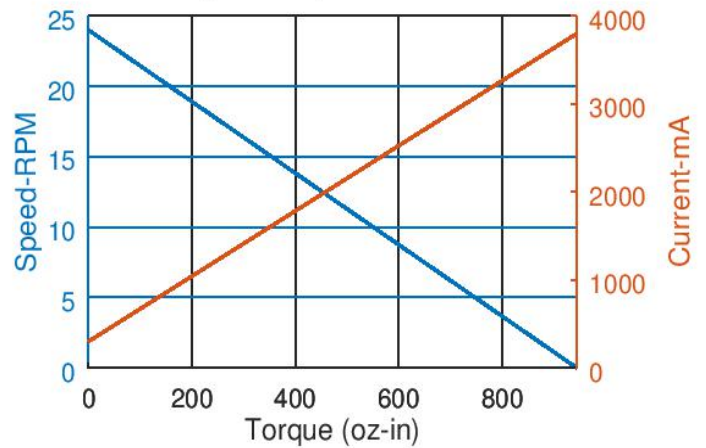

RB-Cyt-34

Specifications:

- Gear Ratio: 180:1
- Nominal Voltage: 12V
- No Load RPM: 24
- No Load Current: 0.3A
- Rated RPM: 19
- Rated Torque: 208.31 oz-in
- Stall Current: 3.8A
- Stall Torque: 944.34 oz-in
- Shaft Type: D-Shaped

Torque vs. Speed & Current

Efficiency

Torque vs. Power

* These curves are approximate and are provided for guidance only.