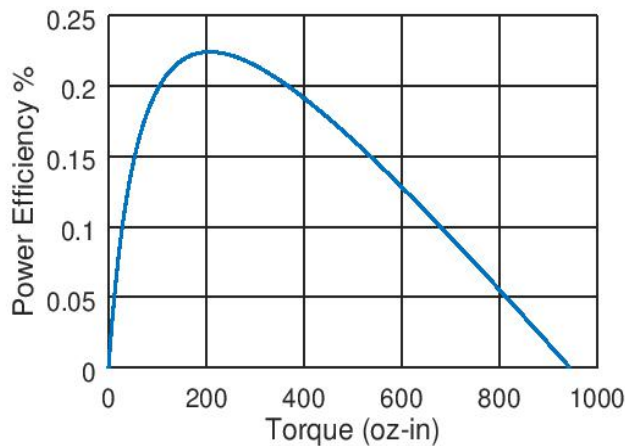

RB-Cyt-34

Specifications:

- Gear Ratio: 180:1
- Nominal Voltage: 12V
- No Load RPM: 24
- No Load Current: 0.3A
- Rated RPM: 19
- Rated Torque: 208.31 oz-in
- Stall Current: 3.8A
- Stall Torque: 944.34 oz-in
- Shaft Type: D-Shaped

Torque vs. Speed & Current

Efficiency

Torque vs. Power

* These curves are approximate and are provided for guidance only.