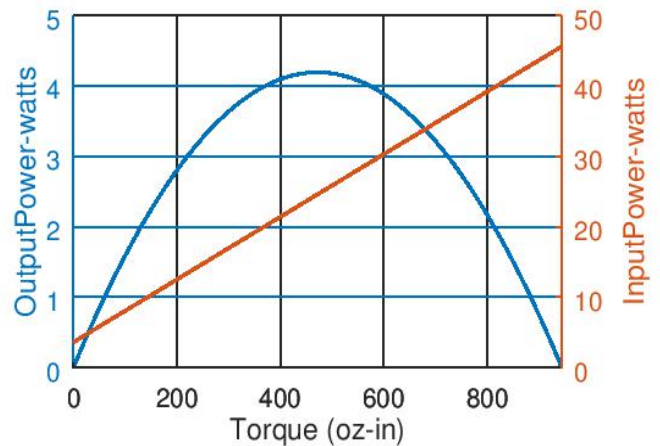

RB-Cyt-34

Specifications:

- Gear Ratio: 180:1
- Nominal Voltage: 12V
- No Load RPM: 24
- No Load Current: 0.3A
- Rated RPM: 19
- Rated Torque: 208.31 oz-in
- Stall Current: 3.8A
- Stall Torque: 944.34 oz-in
- Shaft Type: D-Shaped

Torque vs. Speed & Current

Efficiency

Torque vs. Power

* These curves are approximate and are provided for guidance only.