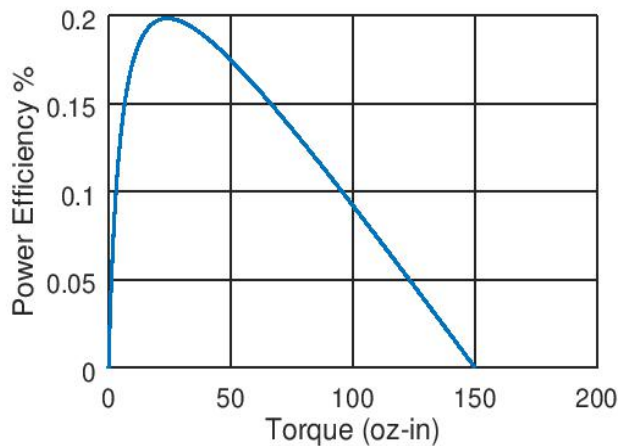

RB-Cyt-32

Specifications:

- Gear Ratio: 60:1
- Nominal Voltage: 12V
- No Load RPM: 75
- No Load Current: 0.09A
- Rated RPM: 55
- Rated Torque: 40 oz-in
- Stall Current: 2.46A
- Stall Torque: 150 oz-in
- Shaft Type: D-Shaped

Torque vs. Speed & Current

Efficiency

Torque vs. Power

* These curves are approximate and are provided for guidance only.