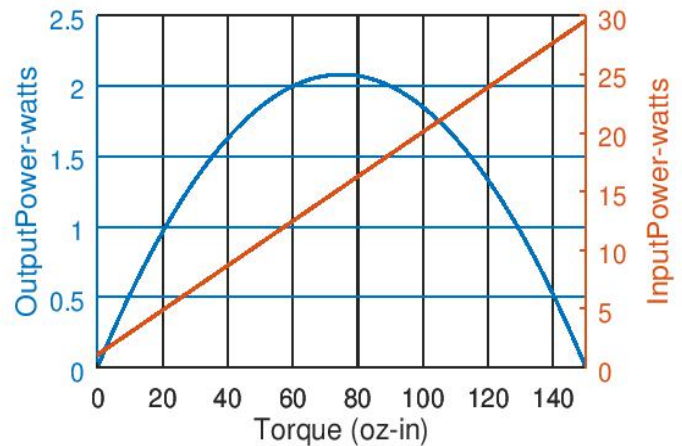

RB-Cyt-32

Specifications:

- Gear Ratio: 60:1
- Nominal Voltage: 12V
- No Load RPM: 75
- No Load Current: 0.09A
- Rated RPM: 55
- Rated Torque: 40 oz-in
- Stall Current: 2.46A
- Stall Torque: 150 oz-in
- Shaft Type: D-Shaped

Torque vs. Speed & Current

Efficiency

Torque vs. Power

* These curves are approximate and are provided for guidance only.