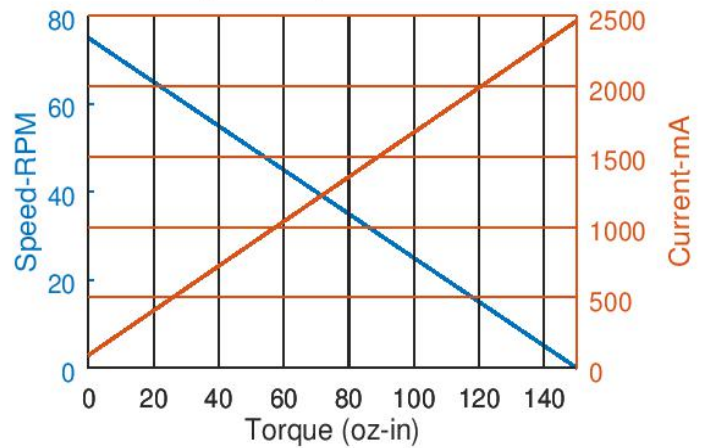

RB-Cyt-32

Specifications:

- Gear Ratio: 60:1
- Nominal Voltage: 12V
- No Load RPM: 75
- No Load Current: 0.09A
- Rated RPM: 55
- Rated Torque: 40 oz-in
- Stall Current: 2.46A
- Stall Torque: 150 oz-in
- Shaft Type: D-Shaped

Torque vs. Speed & Current

Efficiency

Torque vs. Power

* These curves are approximate and are provided for guidance only.