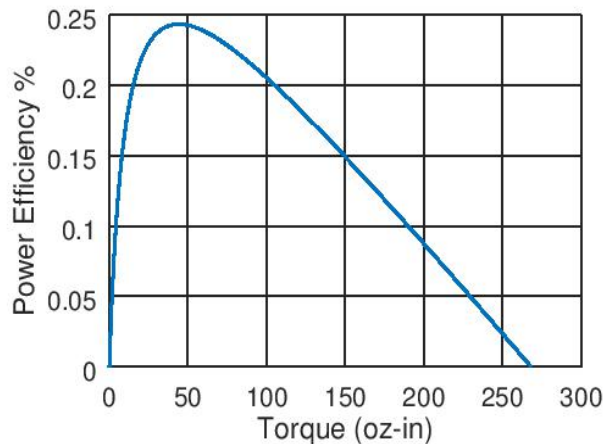

RB-Cyt-31

Specifications:

- Gear Ratio: 120:1
- Nominal Voltage: 12V
- No Load RPM: 38
- No Load Current: 0.07A
- Rated RPM: 28
- Rated Torque: 70.8 oz-in
- Stall Current: 1.8A
- Stall Torque: 268 oz-in
- Shaft Type: D-Shaped

Torque vs. Speed & Current

Efficiency

Torque vs. Power

* These curves are approximate and are provided for guidance only.