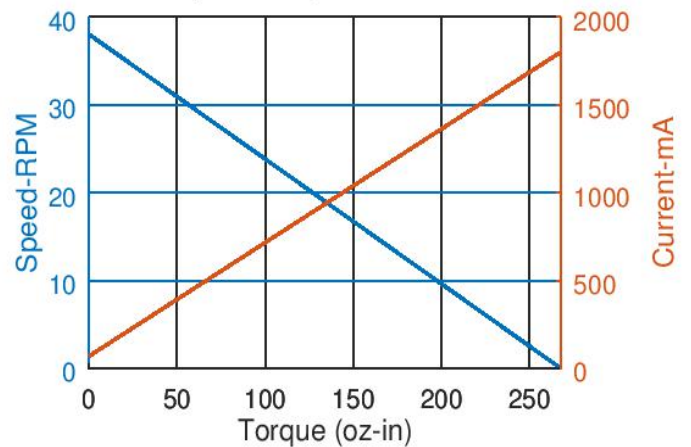

RB-Cyt-31

Specifications:

- Gear Ratio: 120:1
- Nominal Voltage: 12V
- No Load RPM: 38
- No Load Current: 0.07A
- Rated RPM: 28
- Rated Torque: 70.8 oz-in
- Stall Current: 1.8A
- Stall Torque: 268 oz-in
- Shaft Type: D-Shaped

Torque vs. Speed & Current

Efficiency

Torque vs. Power

* These curves are approximate and are provided for guidance only.