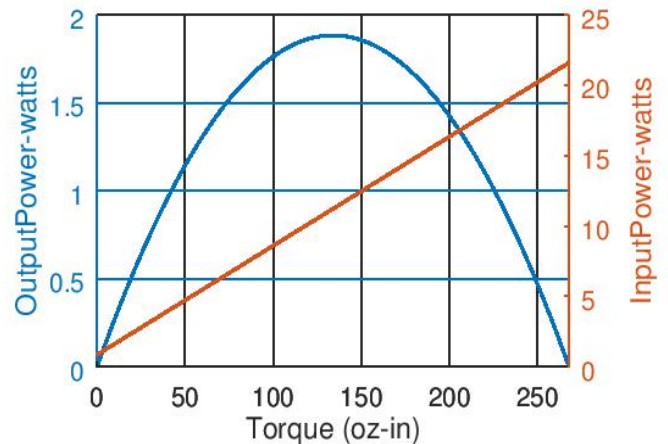

RB-Cyt-31

Specifications:

- Gear Ratio: 120:1
- Nominal Voltage: 12V
- No Load RPM: 38
- No Load Current: 0.07A
- Rated RPM: 28
- Rated Torque: 70.8 oz-in
- Stall Current: 1.8A
- Stall Torque: 268 oz-in
- Shaft Type: D-Shaped

Torque vs. Speed & Current

Efficiency

Torque vs. Power

* These curves are approximate and are provided for guidance only.