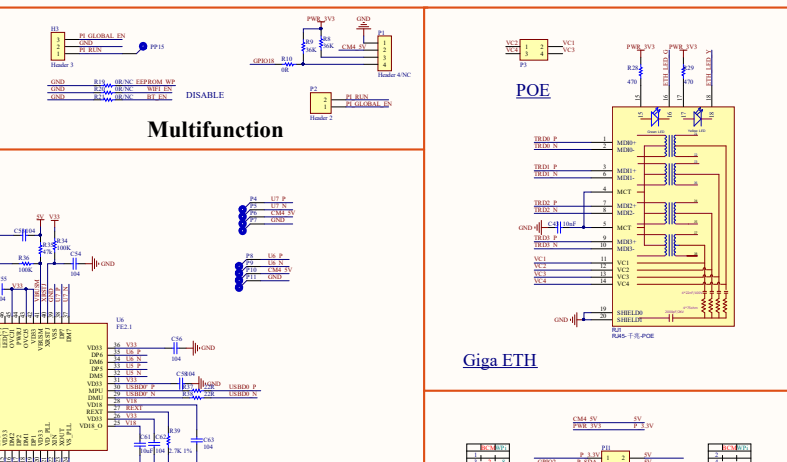

W
Woshan_Logo
CM4-to-Pi3-Adapter

USB MIC

POE

VDD_IO

Multifunction

Downstream

CM4 Interface

CSI Dual cameras

LED

CSI Dual DISP

HDMI

SD CARD