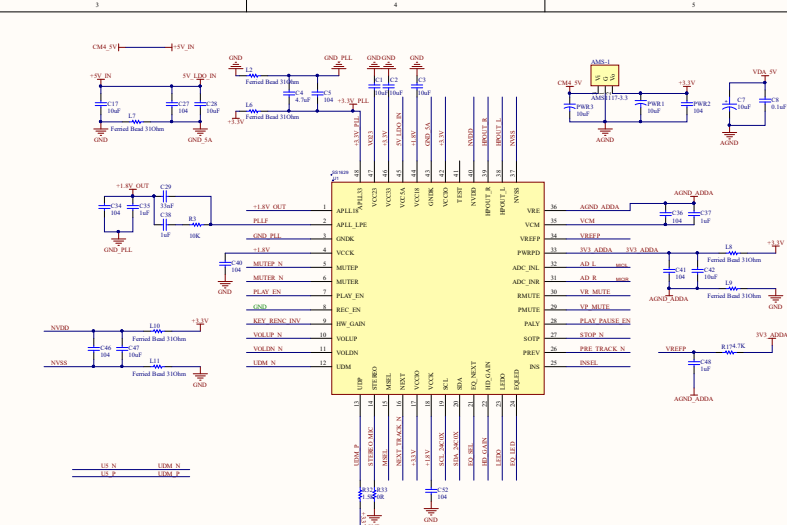

W
Woshan_Logo
CM4-to-Pi3-Adapter

USB MIC

POE

VDD_IO

Multifunction

Downstream

CM4 Interface

CSI Dual cameras

LED

CSI Dual DISP

HDMI

SD CARD