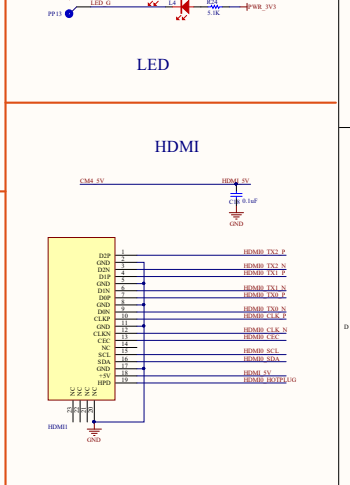

W
Woshan_Logo
CM4-to-Pi3-Adapter

USB MIC

POE

VDD_IO

Multifunction

Downstream

CM4 Interface

CSI Dual cameras

LED

CSI Dual DISP

HDMI

SD CARD