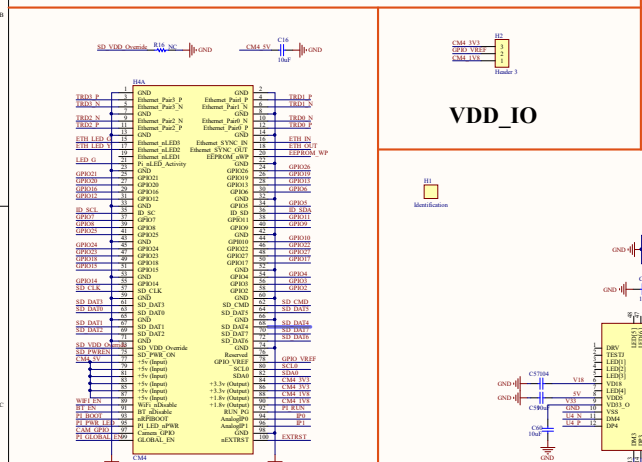

W
Woshan_Logo
CM4-to-Pi3-Adapter

USB MIC

POE

VDD_IO

Multifunction

Downstream

CM4 Interface

CSI Dual cameras

LED

CSI Dual DISP

HDMI

SD CARD