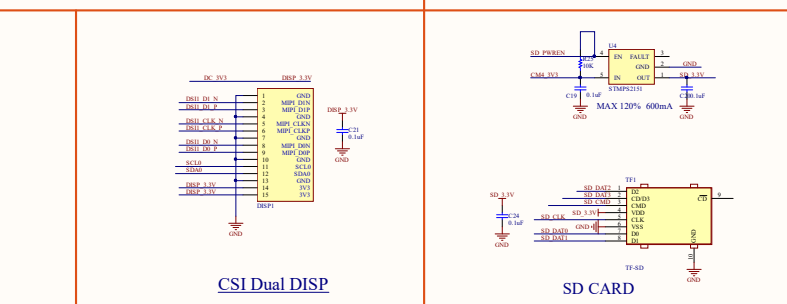

W
Woshan_Logo
CM4-to-Pi3-Adapter

USB MIC

POE

VDD_IO

Multifunction

Downstream

CM4 Interface

CSI Dual cameras

LED

CSI Dual DISP

HDMI

SD CARD