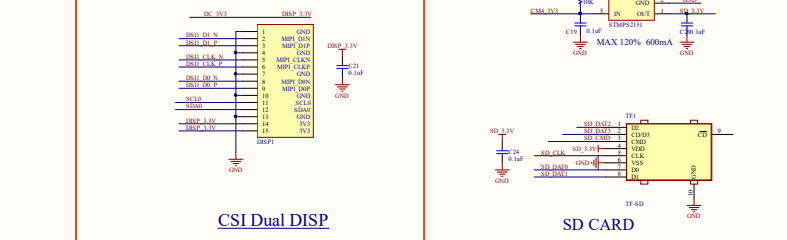

W
Woshan_Logo
CM4-to-Pi3-Adapter

USB MIC

POE

VDD_IO

Multifunction

Downstream

CM4 Interface

CSI Dual cameras

LED

CSI Dual DISP

HDMI

SD CARD