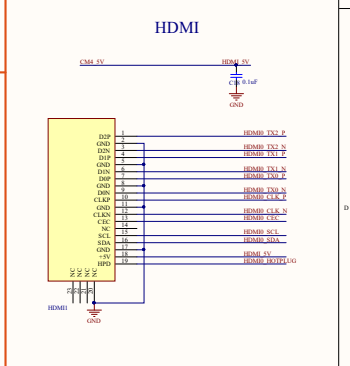

W
Woshan_Logo
CM4-to-Pi3-Adapter

USB MIC

POE

VDD_IO

Multifunction

Downstream

CM4 Interface

CSI Dual cameras

LED

CSI Dual DISP

HDMI

SD CARD