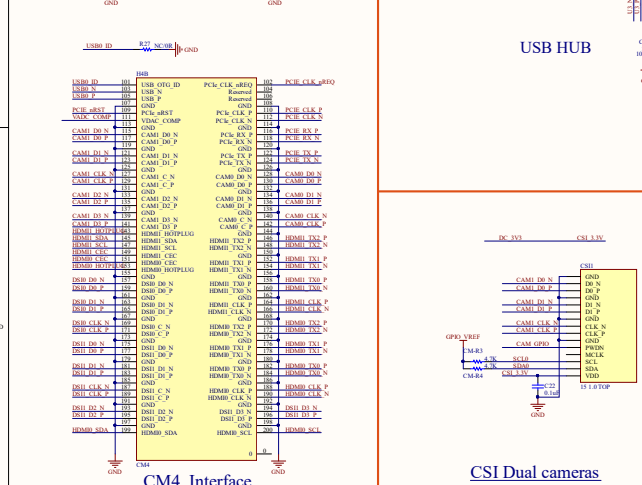

W
Woshan_Logo
CM4-to-Pi3-Adapter

USB MIC

POE

VDD_IO

Multifunction

Downstream

CM4 Interface

CSI Dual cameras

LED

CSI Dual DISP

HDMI

SD CARD