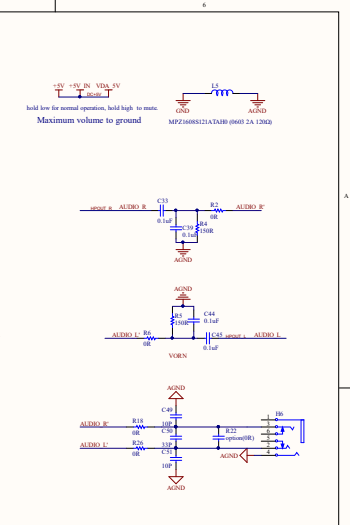

W
Woshan_Logo
CM4-to-Pi3-Adapter

USB MIC

POE

VDD_IO

Multifunction

Downstream

CM4 Interface

CSI Dual cameras

LED

CSI Dual DISP

HDMI

SD CARD