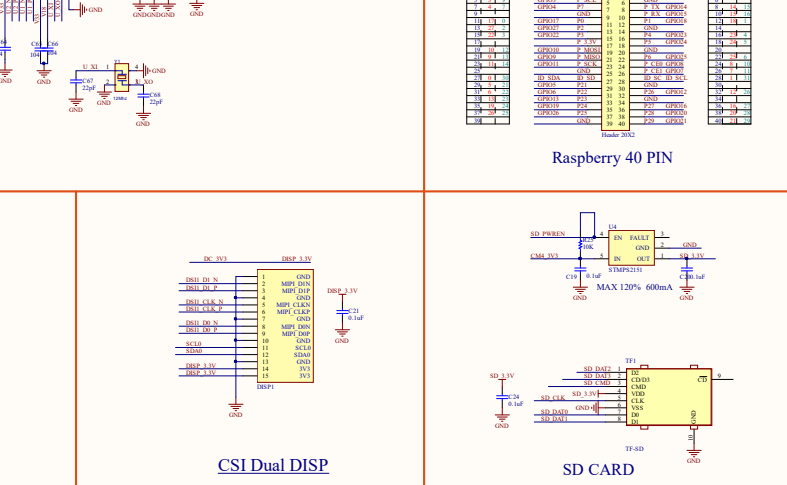

W
Woshan_Logo
CM4-to-Pi3-Adapter

USB MIC

POE

VDD_IO

Multifunction

Downstream

CM4 Interface

CSI Dual cameras

LED

CSI Dual DISP

HDMI

SD CARD