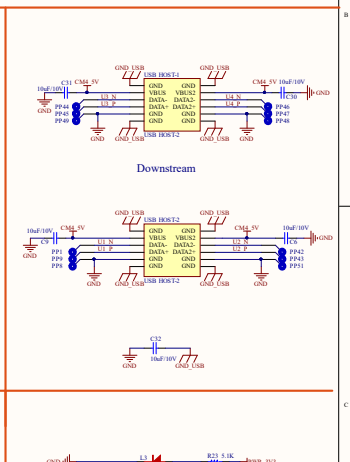

W
Woshan_Logo
CM4-to-Pi3-Adapter

USB MIC

POE

VDD_IO

Multifunction

Downstream

CM4 Interface

CSI Dual cameras

LED

CSI Dual DISP

HDMI

SD CARD