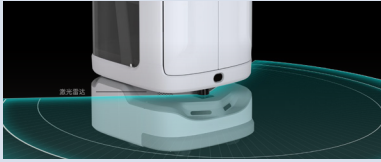

SwiftBot

Versatile Delivery Robot
Redefining human-robot relationship

Omnidirectional Perception

Initiative Make-way for Pedestrian

Multiple Interaction Modes

Multiple Serving Modes

Realtime Visualized Status

Office

School

Nursing Center

Entertainment

Shopping Mall

Machine Dimension	488*593*1281mm
Machine Weight	59kg/49kg
Maximum Loads	35kg
Battery Life	10H~24H
Charging Time	4.5H
Path Clearance	Min 80 cm
Cruise Speed	0.5-1.2m/s
Climbing Angle	5°