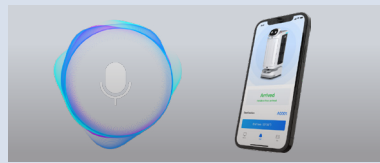

SwiftBot

Versatile Delivery Robot
Redefining human-robot relationship

Omnidirectional Perception

Initiative Make-way for Pedestrian

Multiple Interaction Modes

Multiple Serving Modes

Realtime Visualized Status

Innovative Projection Interaction

Automatic Charging

Mission at-1-call

Pudu Cloud Platform

SCENARIOS

Restaurant

Hospital

Hotel

Office

School

Nursing Center

Entertainment

Shopping Mall

Machine Dimension	488*593*1281mm
Machine Weight	59kg/49kg
Maximum Loads	35kg
Battery Life	10H~24H
Charging Time	4.5H
Path Clearance	Min 80 cm
Cruise Speed	0.5-1.2m/s
Climbing Angle	5°