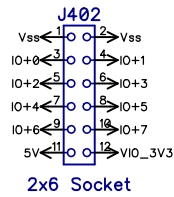

Edge expansion socket

VGA Video

3-pin hdr Unpopulated

RCA Component Video / Audio

Component Video / Audio Selection

Microphone Socket (Mono 1/8")

Headphone Socket (Stereo 1/8")

Mounting holes