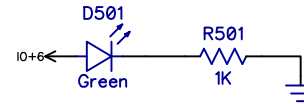

Activity LED