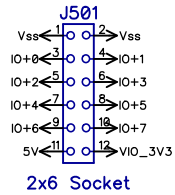

Edge expansion socket