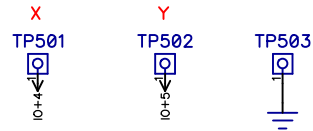

Scope Turrets