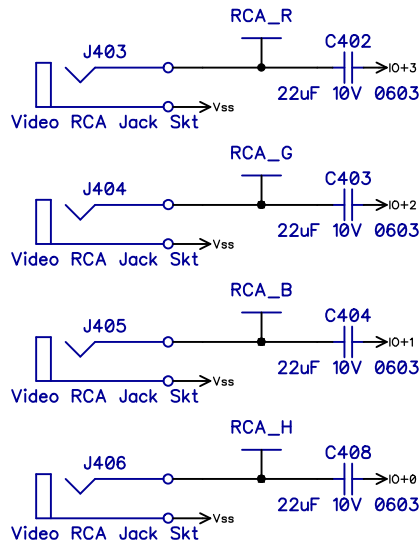

Edge expansion socket

VGA Video

3-pin hdr Unpopulated

RCA Component Video / Audio

Component Video / Audio Selection

Microphone Socket (Mono 1/8")

Headphone Socket (Stereo 1/8")

Mounting holes