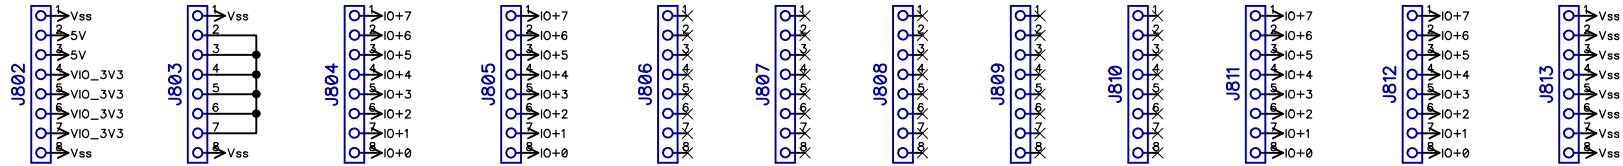

Edge expansion socket

Edge expansion socket

Parallax Inc.
599 Menlo Drive
Rocklin, CA 95765

(916) 624-8333
<http://www.parallax.com/>

Parallax P2X8C4M64P-ES Accessory Set

ENGINEERING SAMPLE
PRE-PRODUCTION EVALUATION

Copyright 2018 Parallax Incorporated. All Rights Reserved.

Part Number: 64006-ES
Revision: A

Last Update: 18 Dec 2018 (MM)