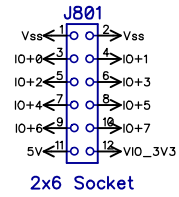

Edge expansion socket