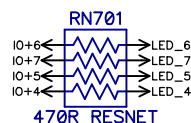

LED Resistors