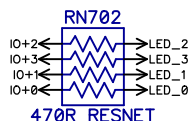

LED Resistors