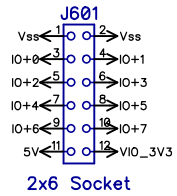

Control

Edge expansion socket