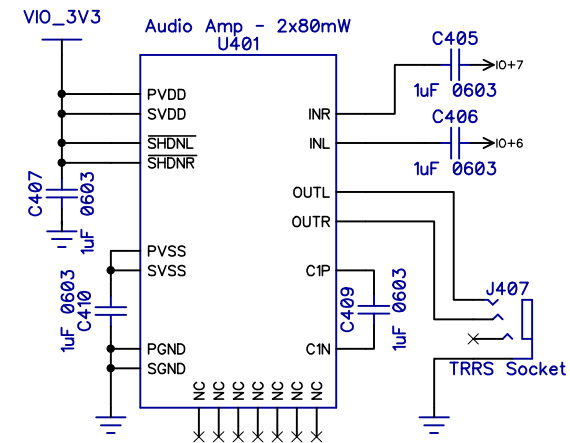

Edge expansion socket

VGA Video

3-pin hdr Unpopulated

RCA Component Video / Audio

Component Video / Audio Selection

Microphone Socket (Mono 1/8")

Headphone Socket (Stereo 1/8")

Mounting holes