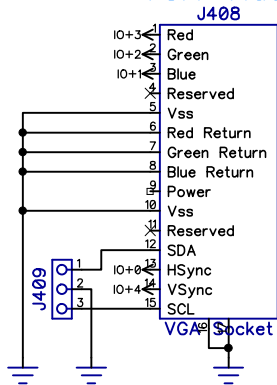

Edge expansion socket

VGA Video

3-pin hdr Unpopulated

RCA Component Video / Audio

Component Video / Audio Selection

Microphone Socket (Mono 1/8")

Headphone Socket (Stereo 1/8")

Mounting holes