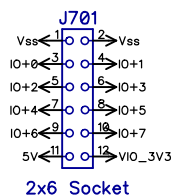

LED Matrix

Edge expansion socket