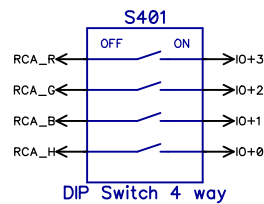

Edge expansion socket

VGA Video

3-pin hdr Unpopulated

RCA Component Video / Audio

Component Video / Audio Selection

Microphone Socket (Mono 1/8")

Headphone Socket (Stereo 1/8")

Mounting holes