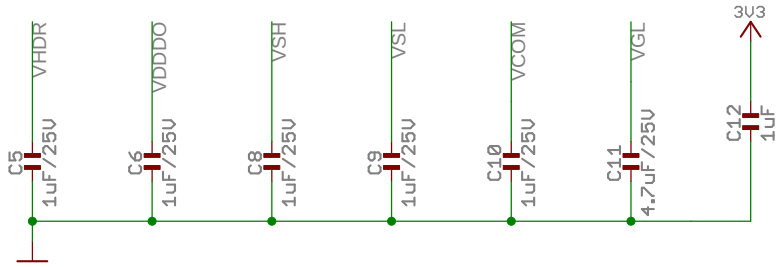

Pico Inky Pack (PIM634)

Pico connector

Buttons

Pico Inky Pack (PIM634)

E Ink display power

E Ink display connector

FPC-24WAY0.5