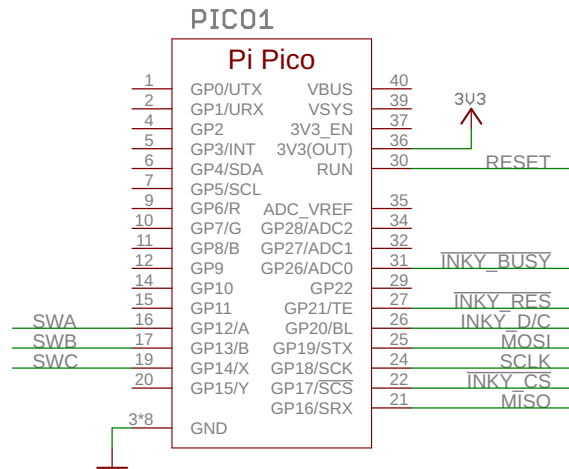

Pico Inky Pack (PIM634)

Pico connector

Buttons

Pico Inky Pack (PIM634)

E Ink display power

E Ink display connector

FPC-24WAY0.5