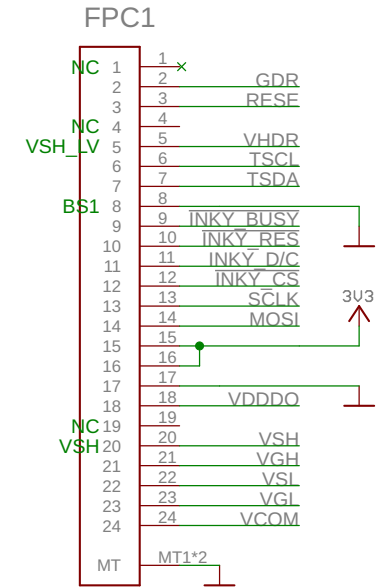

Pico Inky Pack (PIM634)

Pico connector

Buttons

Pico Inky Pack (PIM634)

E Ink display power

E Ink display connector

FPC-24WAY0.5