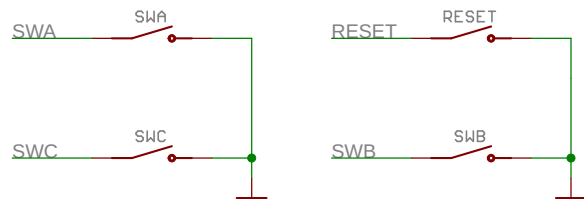

Pico Inky Pack (PIM634)

Pico connector

Buttons

Pico Inky Pack (PIM634)

E Ink display power

E Ink display connector

FPC-24WAY0.5