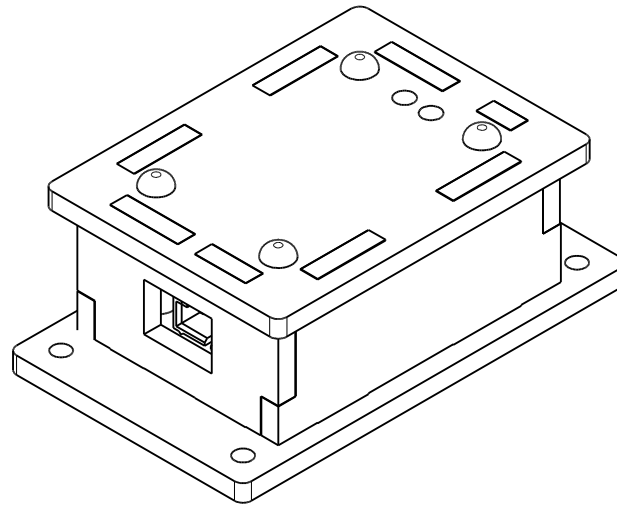

Phidget Enclosure Assembly Instructions

PN 3826 : Acrylic Enclosure for 1132 4-20mA Adapter

Contents of Enclosure Kit

Assembly Instructions