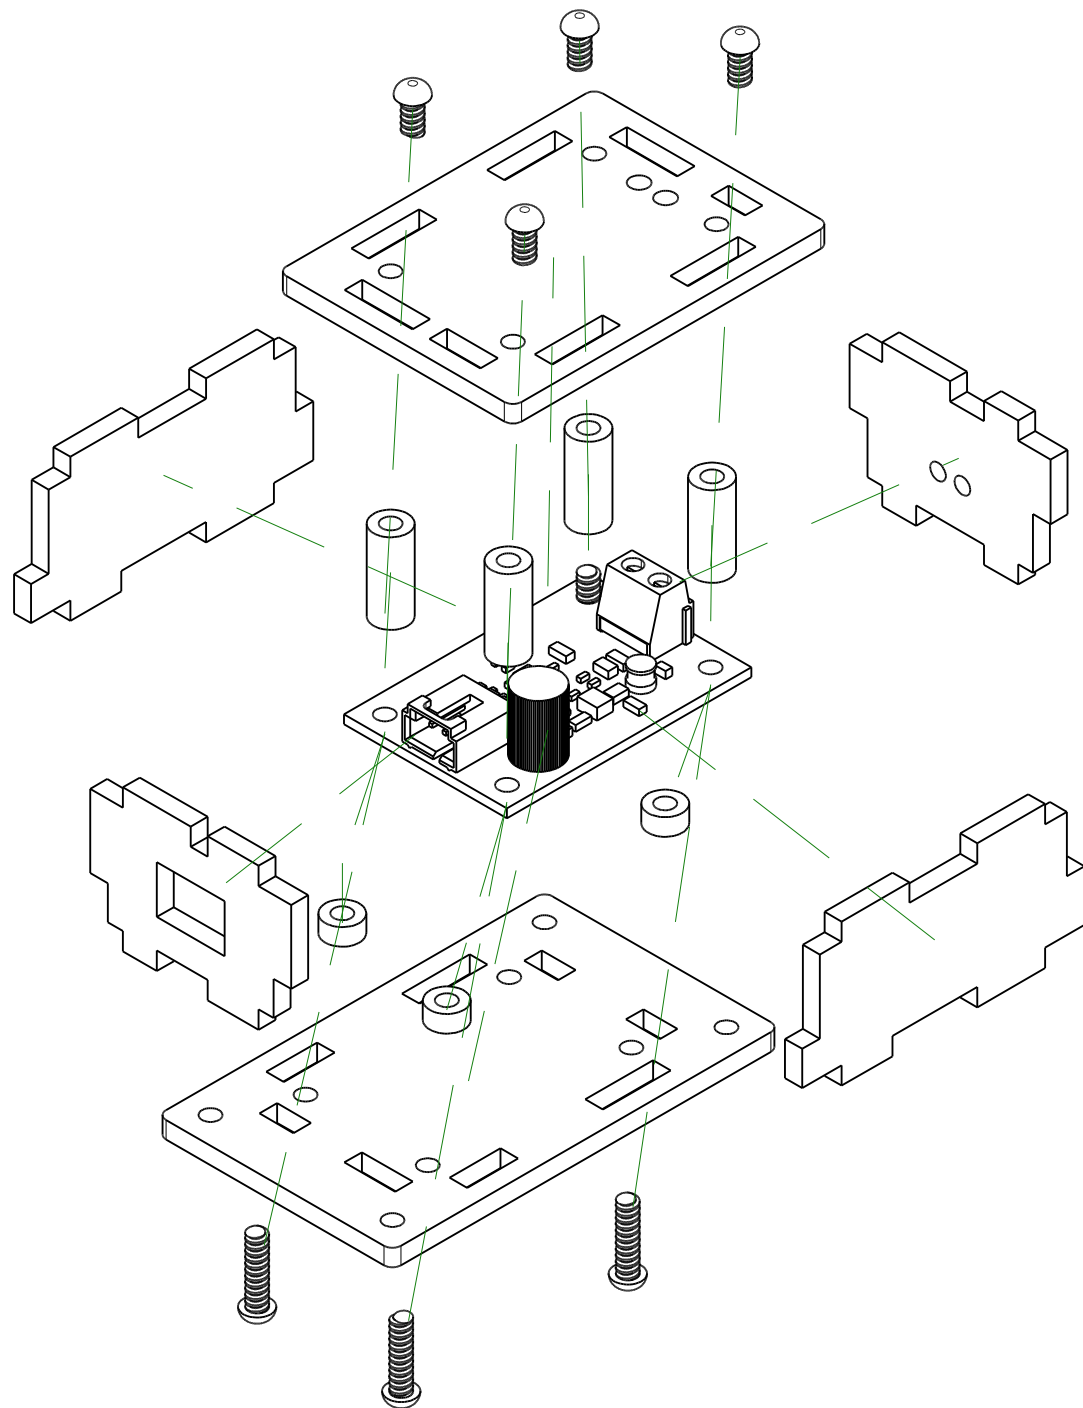

Phidget Enclosure Assembly Instructions

PN 3826 : Acrylic Enclosure for 1132 4-20mA Adapter

Contents of Enclosure Kit

Assembly Instructions