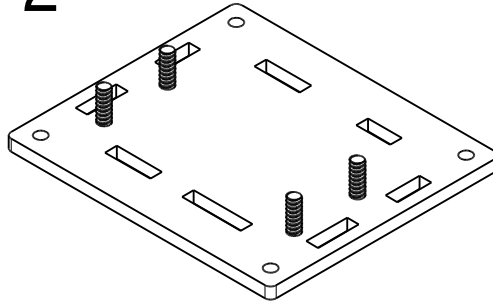

Assembly Instructions

1

2

3

4

5

6