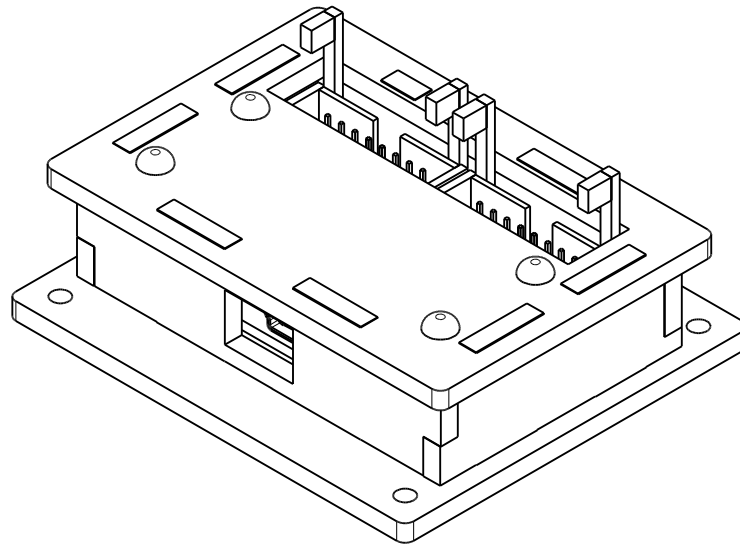

# Phidget Enclosure Assembly Instructions

PN 3819 : Acrylic Enclosure for the 1204 PhidgetTextLCD Adapter

# Contents of Enclosure Kit

-  x4
-  x4
-  x4
-  x4