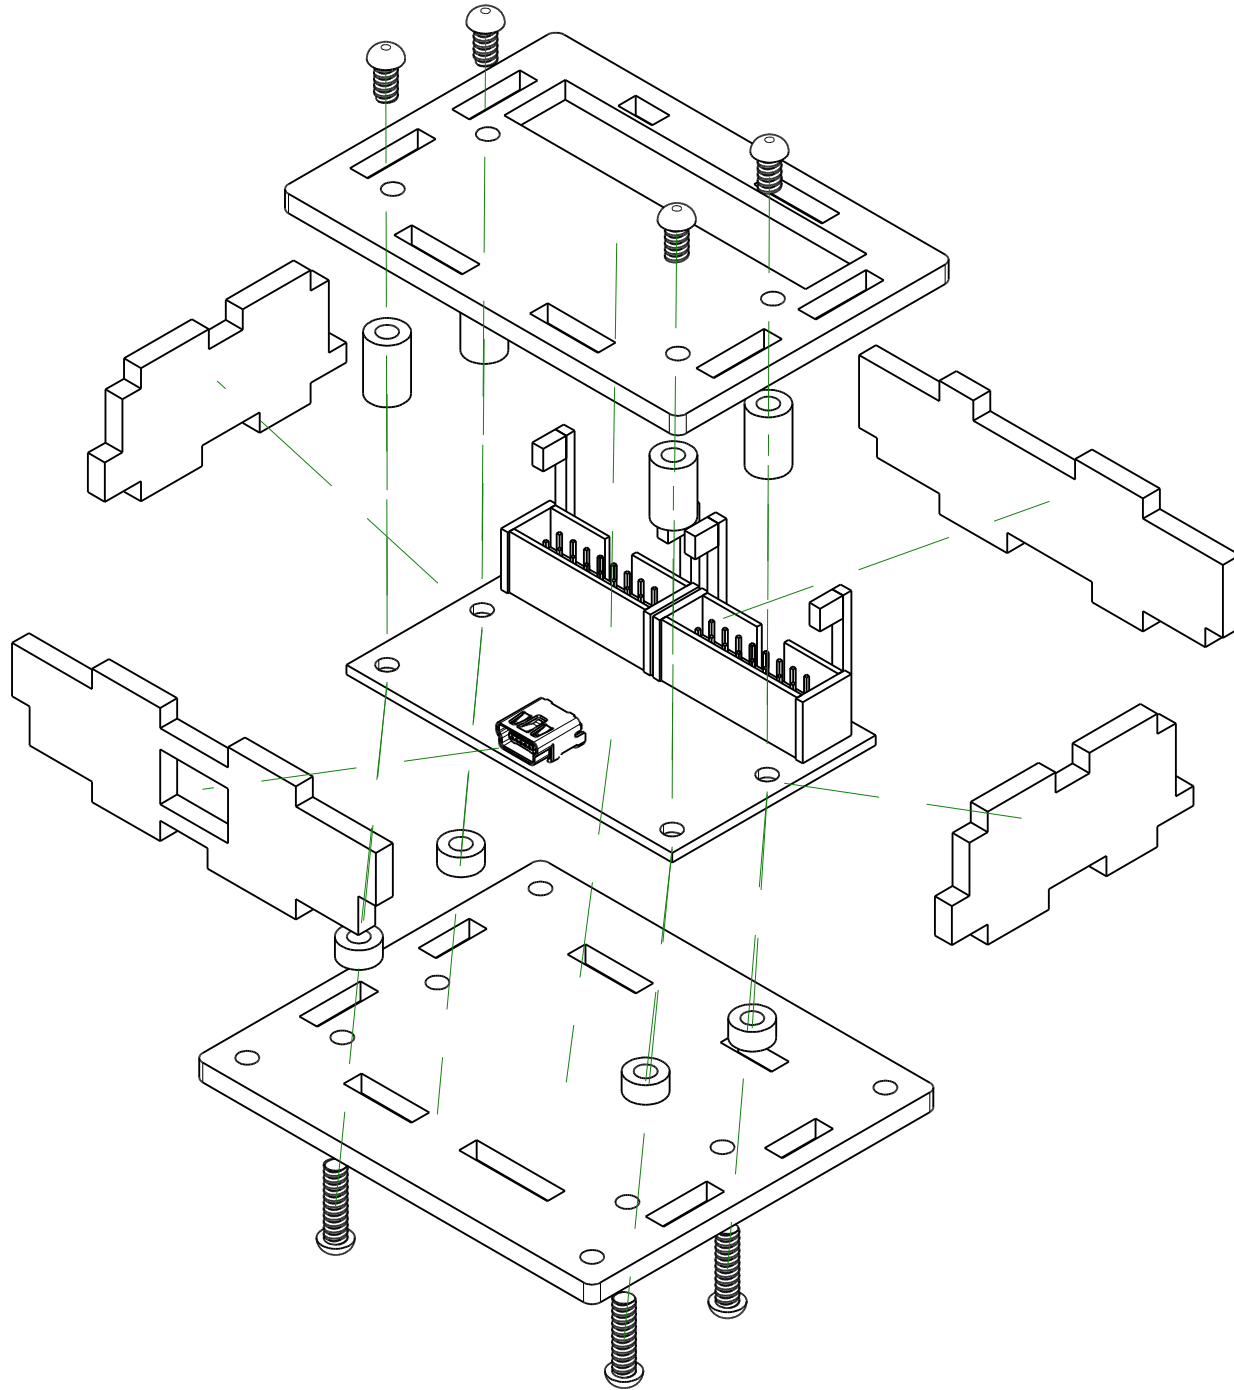

# Phidget Enclosure Assembly Instructions

PN 3819 : Acrylic Enclosure for the 1204 PhidgetTextLCD Adapter

# Contents of Enclosure Kit

-  x4
-  x4
-  x4
-  x4