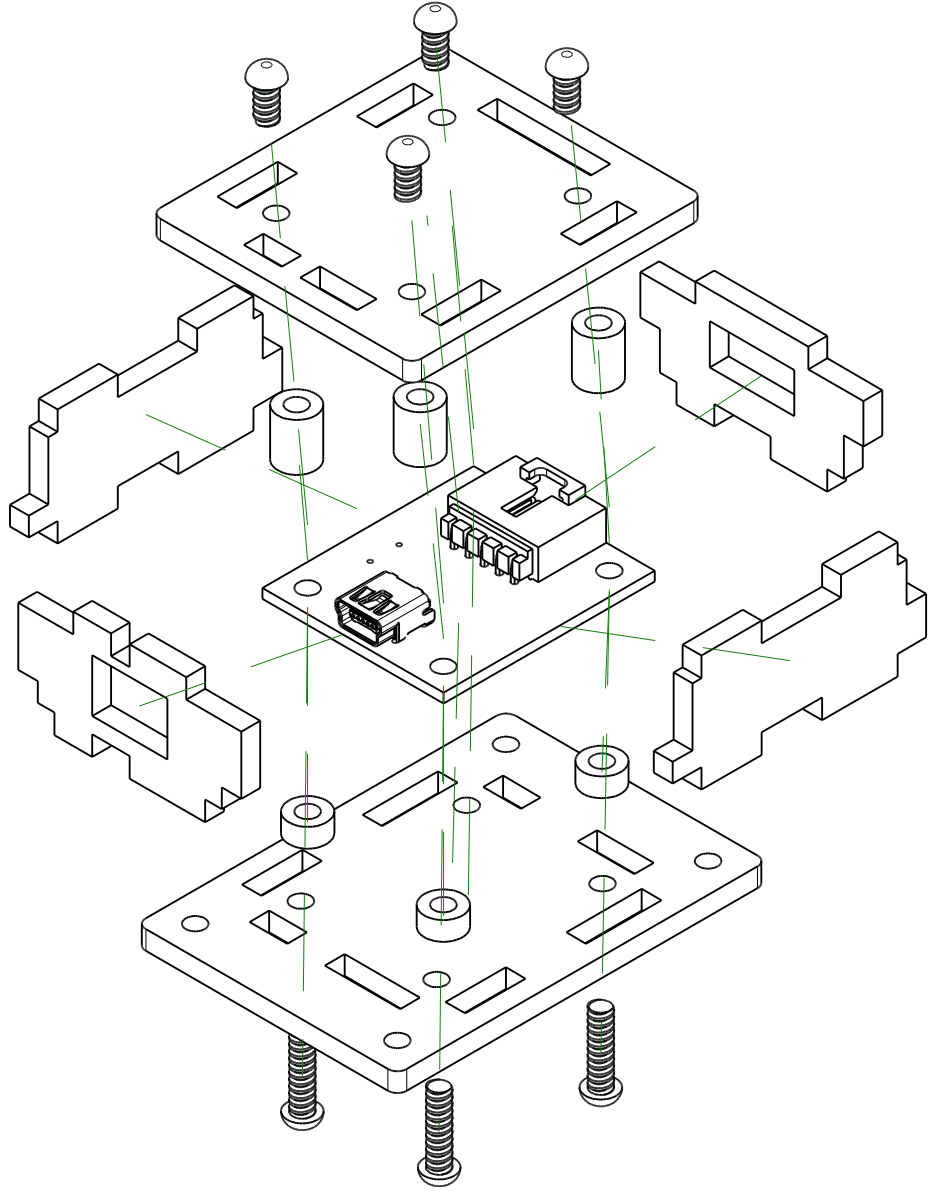

Phidget Enclosure Assembly Instructions

PN 3815 : Acrylic Enclosure for the 1057 PhidgetEncoder HighSpeed

Contents of Enclosure Kit

Assembly Instructions