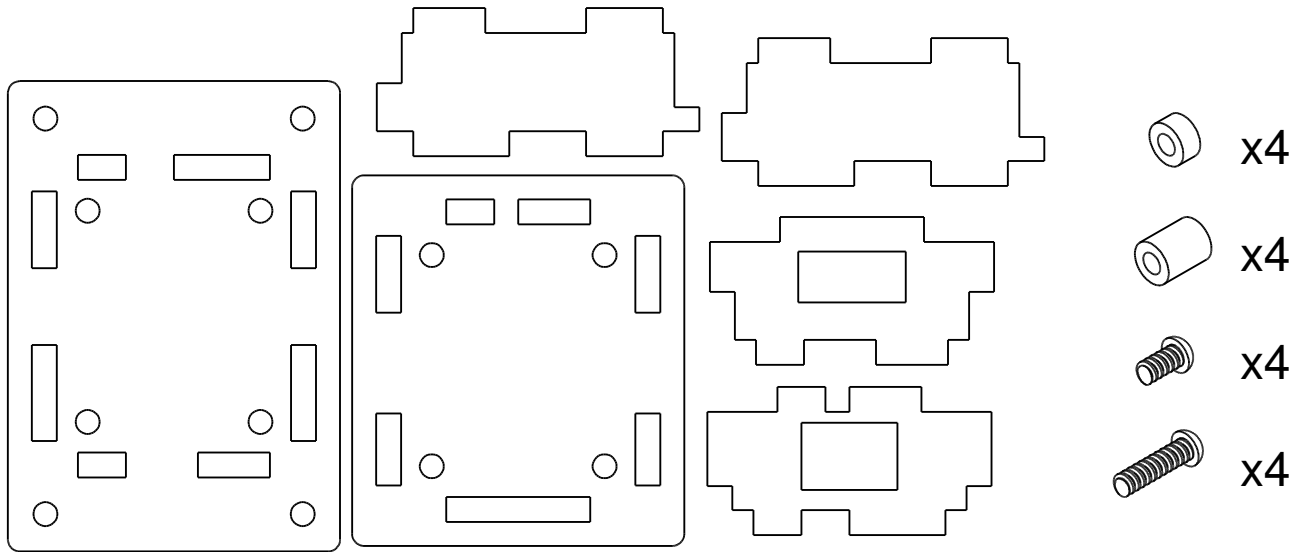

Phidget Enclosure Assembly Instructions

PN 3815 : Acrylic Enclosure for the 1057 PhidgetEncoder HighSpeed

Contents of Enclosure Kit

Assembly Instructions