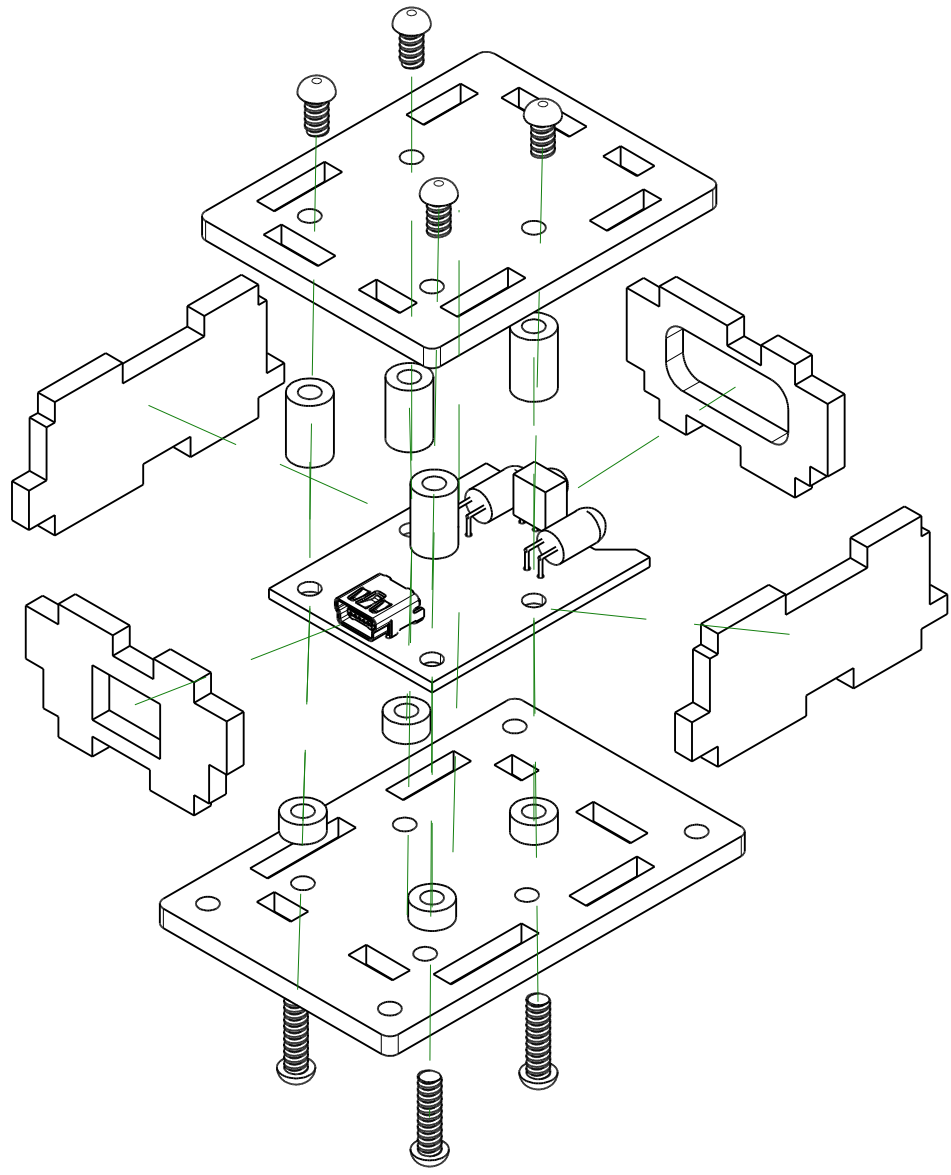

Phidget Enclosure Assembly Instructions

PN 3814 : Acrylic Enclosure for the 1055 PhidgetIR

Contents of Enclosure Kit

Assembly Instructions

1

2

3

4