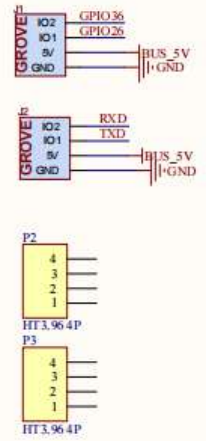

Power

Socket

Charge

M5BUS