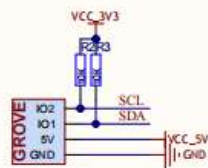

MCU LDO

Grove I2C

Isolated SPI

MCU

Temp LED

Thermocouple Converter

Thermocouple Connector

MCU DL CON