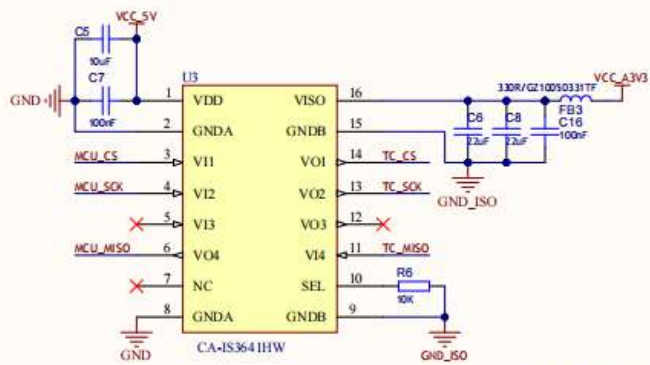

MCU LDO

Grove I2C

Isolated SPI

MCU

Temp LED

Thermocouple Converter

Thermocouple Connector

MCU DL CON