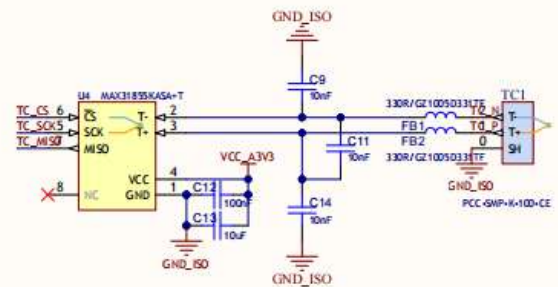

MCU LDO

Grove I2C

Isolated SPI

MCU

Temp LED

Thermocouple Converter

Thermocouple Connector

MCU DL CON