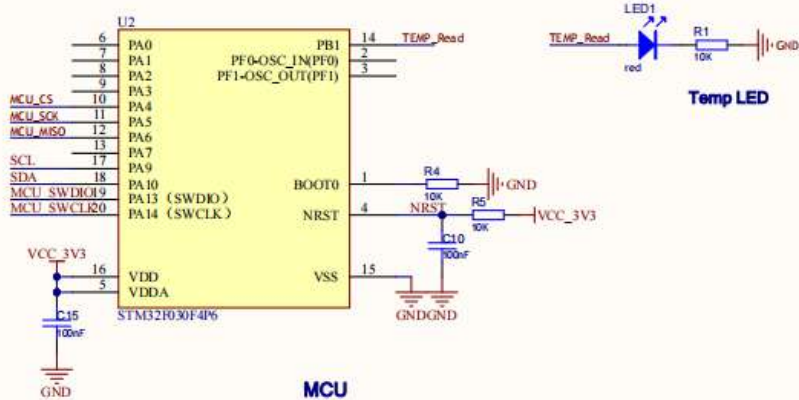

MCU LDO

Grove I2C

Isolated SPI

MCU

Temp LED

Thermocouple Converter

Thermocouple Connector

MCU DL CON