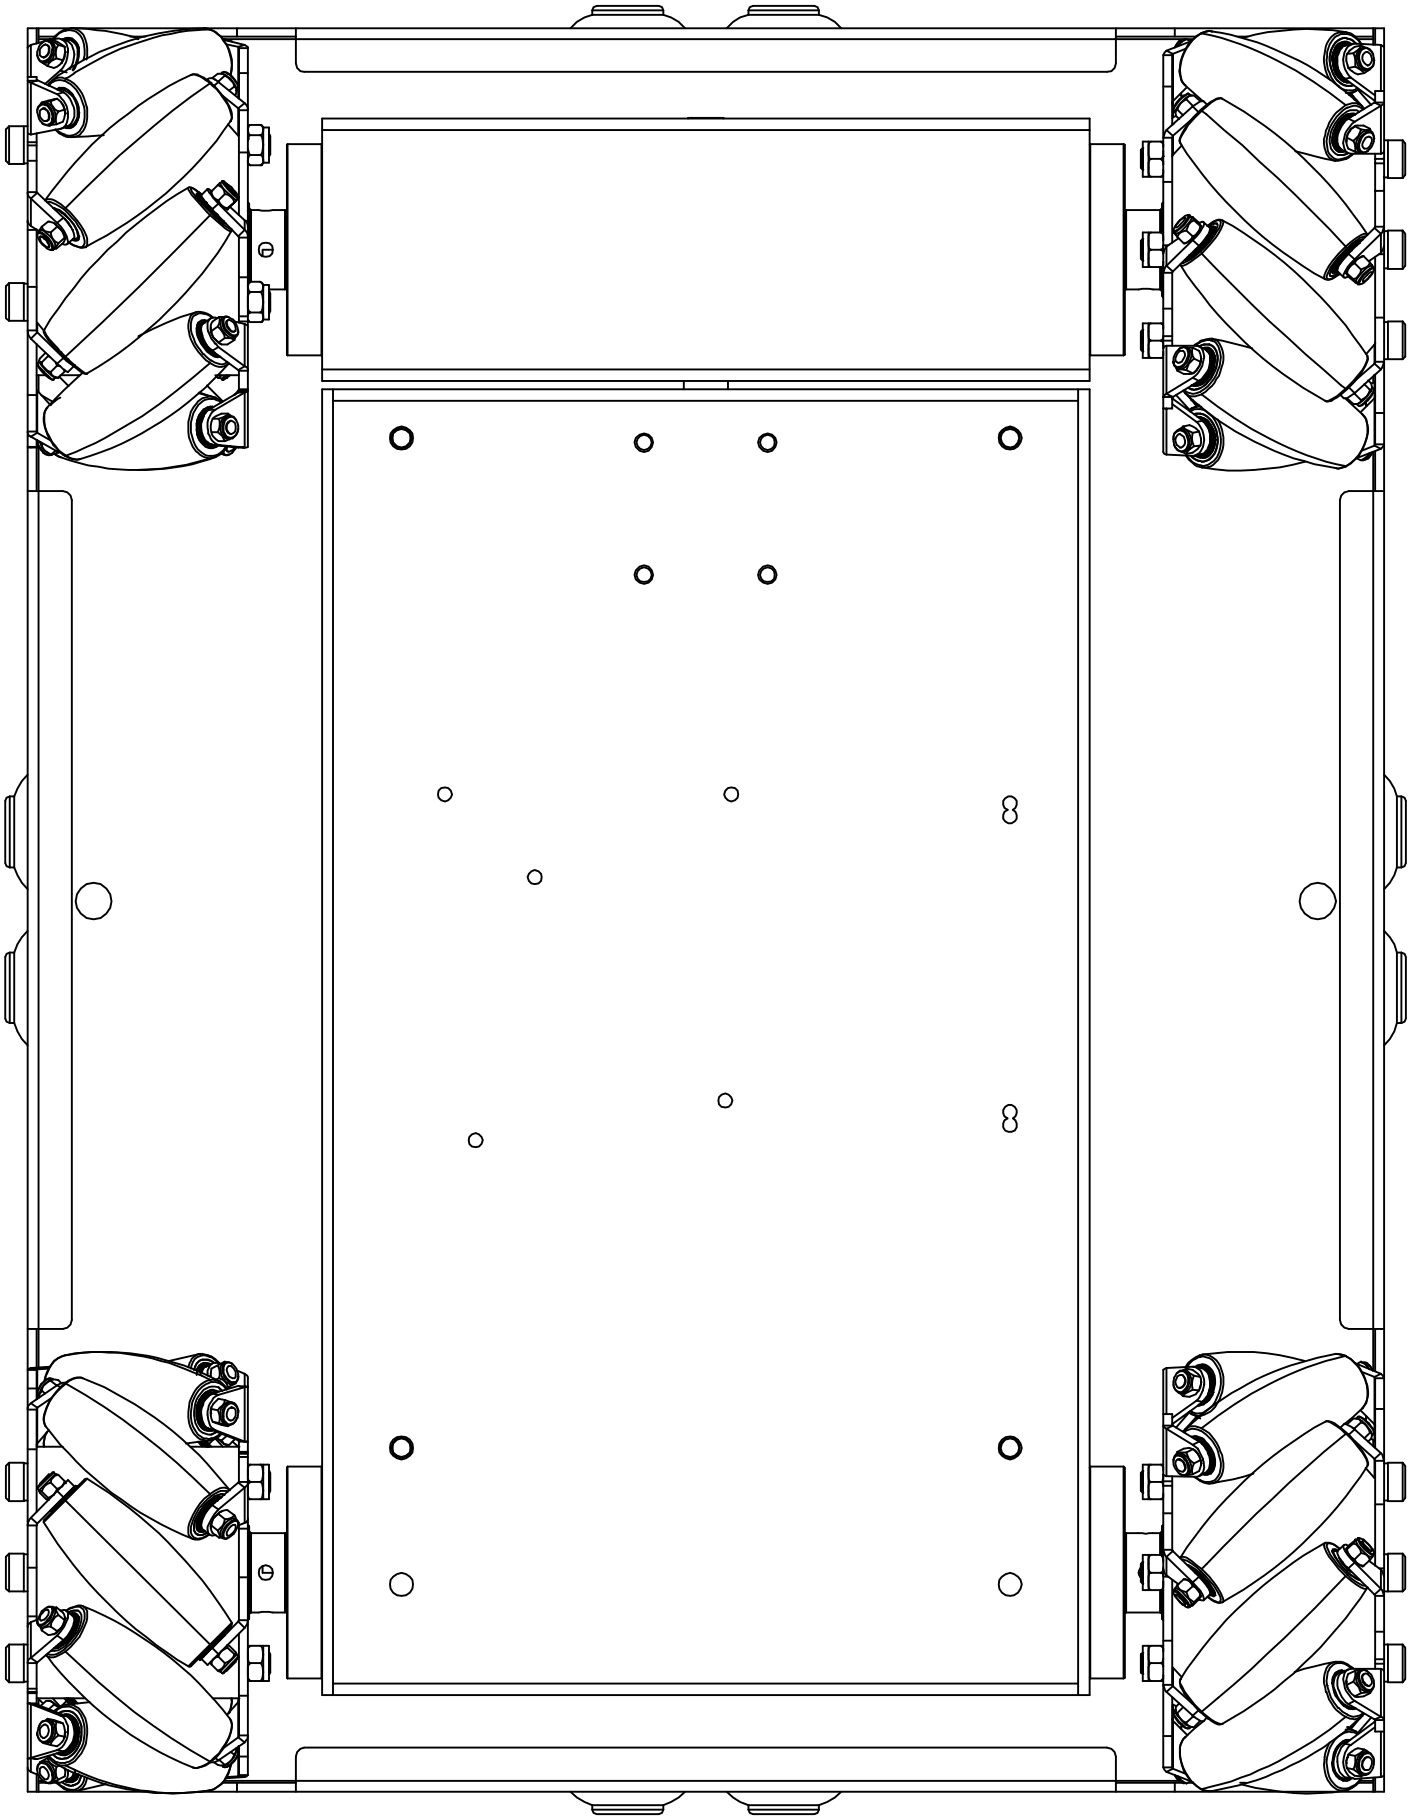

TITLE	4WD 100mm Mecanum Wheel Robot Kit
	Dimensions are in mm
	www.kingkongrobot.com

TITLE	4WD 100mm Mecanum Wheel Robot Kit
	Dimensions are in mm
	www.kingkongrobot.com

TITLE	4WD 100mm Mecanum Wheel Robot Kit
	Dimensions are in mm
	www.kingkongrobot.com

TITLE	4WD 100mm Mecanum Wheel Robot Kit
	Dimensions are in mm
	www.kingkongrobot.com