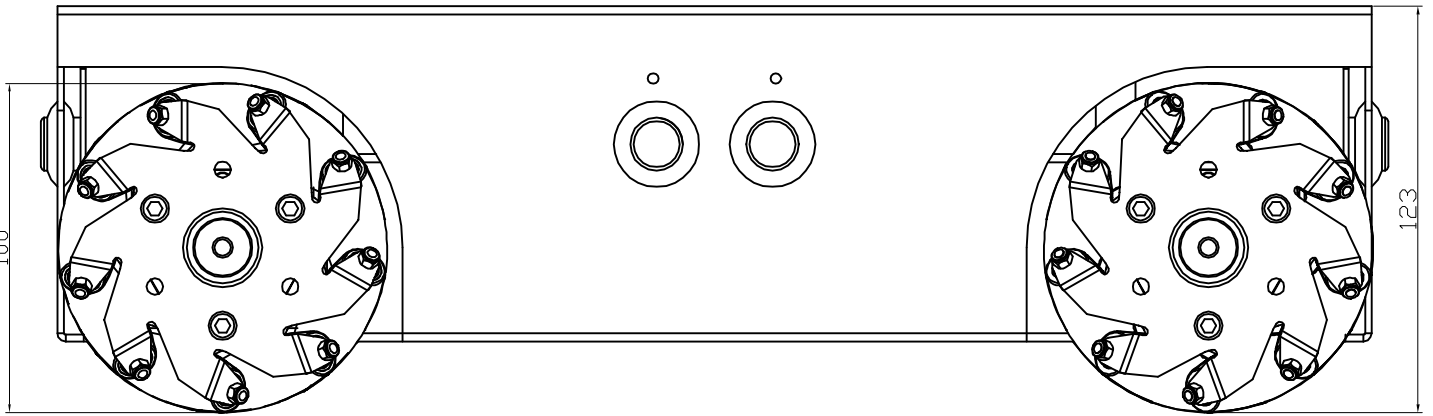

TITLE	4WD 100mm Mecanum Wheel Robot Kit
	Dimensions are in mm
	www.kingkongrobot.com

TITLE	4WD 100mm Mecanum Wheel Robot Kit
	Dimensions are in mm
	www.kingkongrobot.com

TITLE	4WD 100mm Mecanum Wheel Robot Kit
	Dimensions are in mm
	www.kingkongrobot.com

TITLE	4WD 100mm Mecanum Wheel Robot Kit
	Dimensions are in mm
	www.kingkongrobot.com