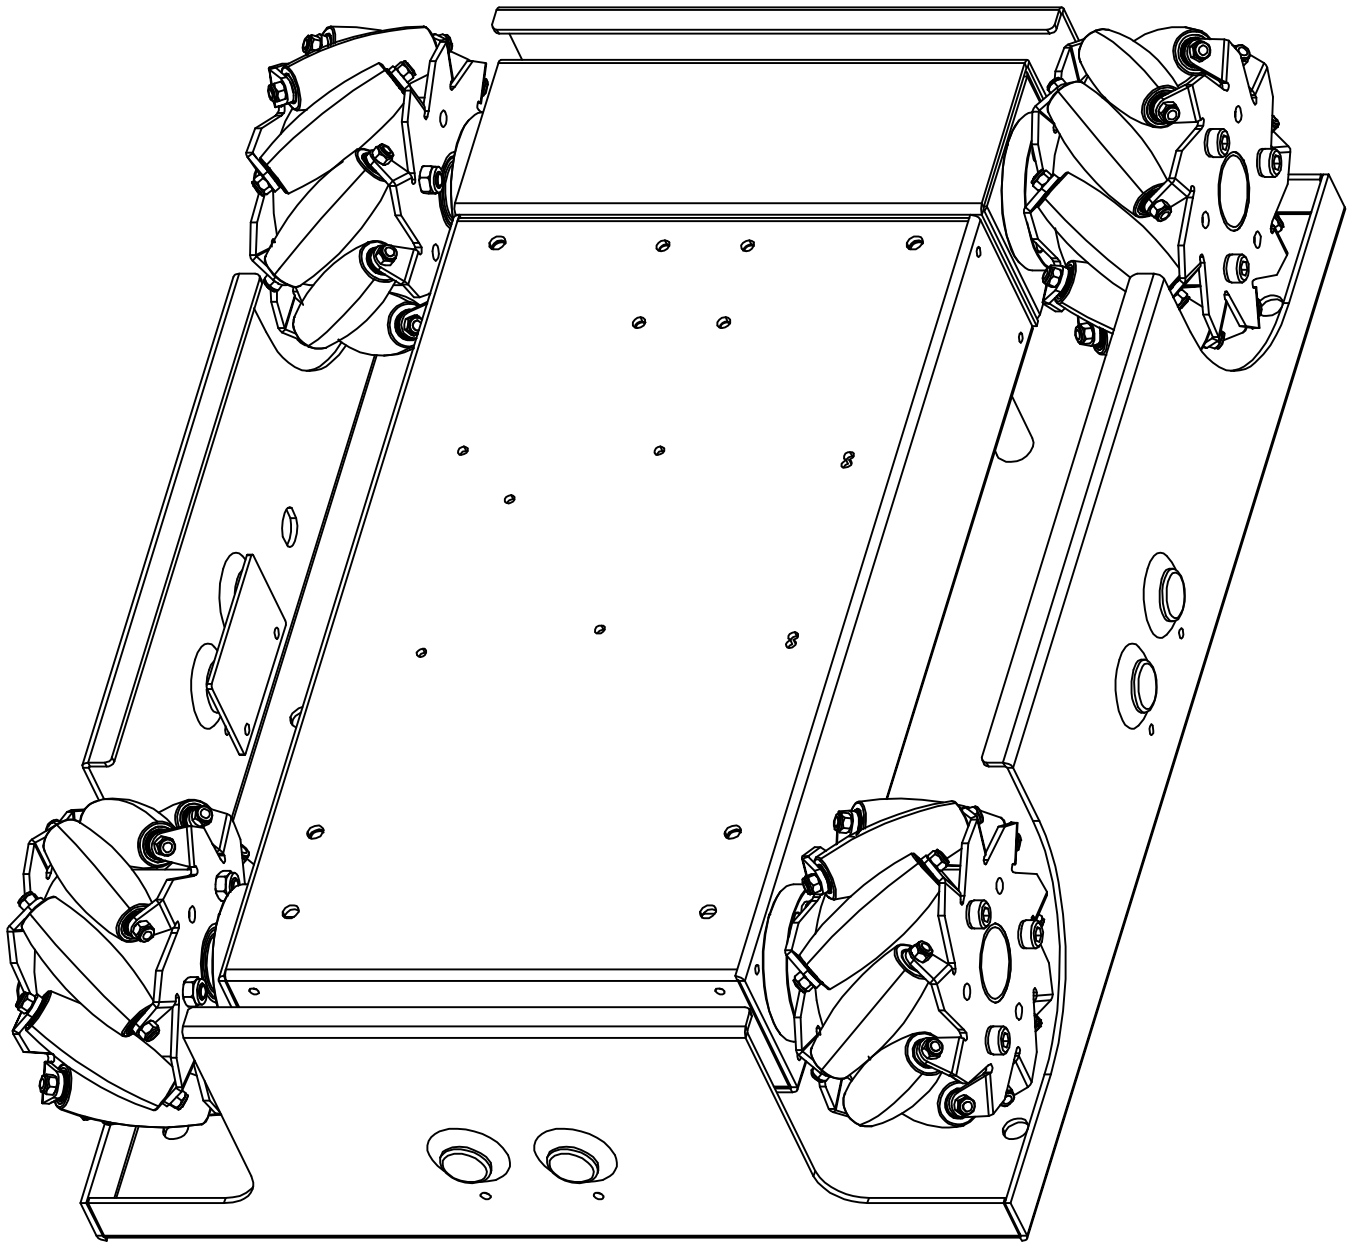

TITLE	4WD 100mm Mecanum Wheel Robot Kit
	Dimensions are in mm
	www.kingkongrobot.com

TITLE	4WD 100mm Mecanum Wheel Robot Kit
	Dimensions are in mm
	www.kingkongrobot.com

TITLE	4WD 100mm Mecanum Wheel Robot Kit
	Dimensions are in mm
	www.kingkongrobot.com

TITLE	4WD 100mm Mecanum Wheel Robot Kit
	Dimensions are in mm
	www.kingkongrobot.com