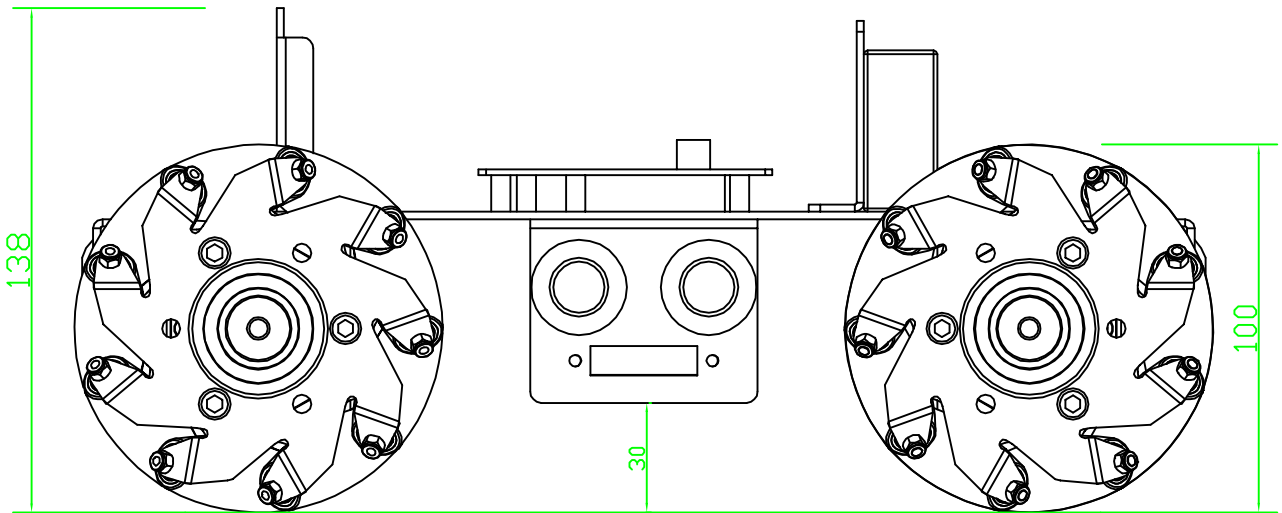

4WD Mecanum Wheel Beginner Basic Mobile Robot Kit

TITLE	KR0006 4WD Mecanum Wheel Beginner Basic Mobile Robot Kit
	Dimensions are in mm
	www.kingkongrobot.com

4WD Mecanum Wheel Beginner Basic Mobile Robot Kit

TITLE	KR0006 4WD Mecanum Wheel Beginner Basic Mobile Robot Kit
	Dimensions are in mm
	www.kingkongrobot.com