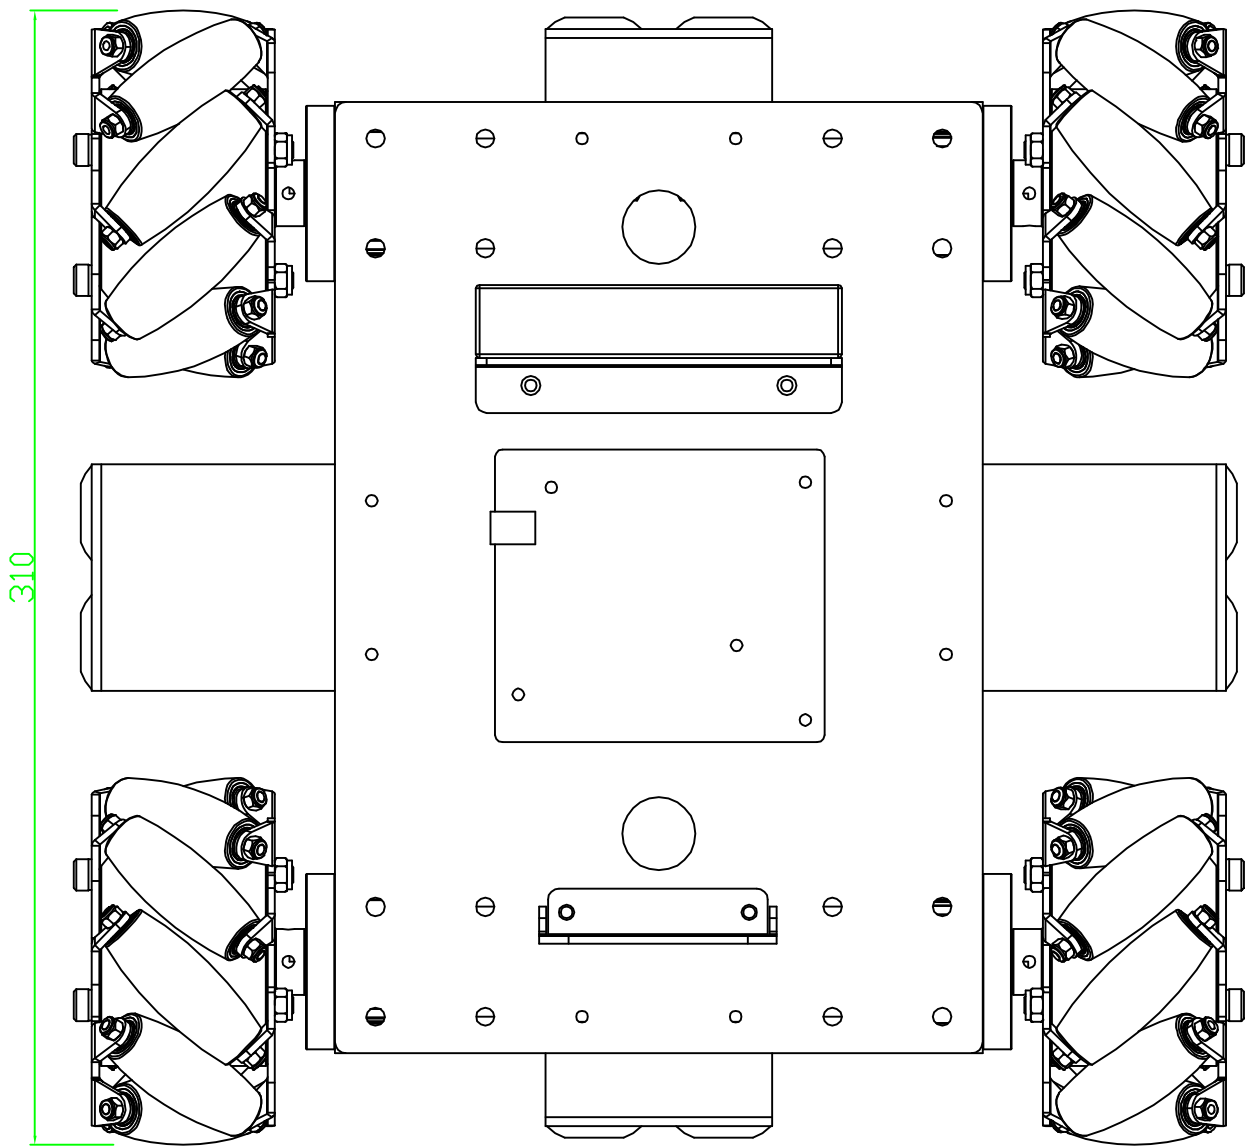

4WD Mecanum Wheel Beginner Basic Mobile Robot Kit

TITLE	KR0006 4WD Mecanum Wheel Beginner Basic Mobile Robot Kit
	Dimensions are in mm
	www.kingkongrobot.com

4WD Mecanum Wheel Beginner Basic Mobile Robot Kit

TITLE	KR0006 4WD Mecanum Wheel Beginner Basic Mobile Robot Kit
	Dimensions are in mm
	www.kingkongrobot.com