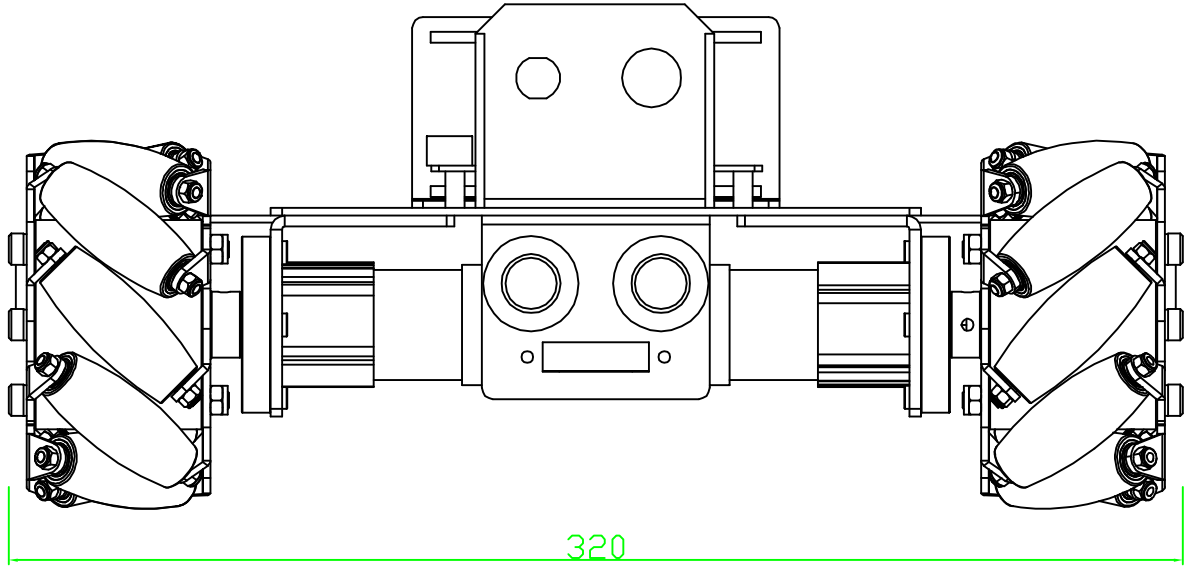

4WD Mecanum Wheel Beginner Basic Mobile Robot Kit

TITLE	KR0006 4WD Mecanum Wheel Beginner Basic Mobile Robot Kit
	Dimensions are in mm
	www.kingkongrobot.com

4WD Mecanum Wheel Beginner Basic Mobile Robot Kit

TITLE	KR0006 4WD Mecanum Wheel Beginner Basic Mobile Robot Kit
	Dimensions are in mm
	www.kingkongrobot.com