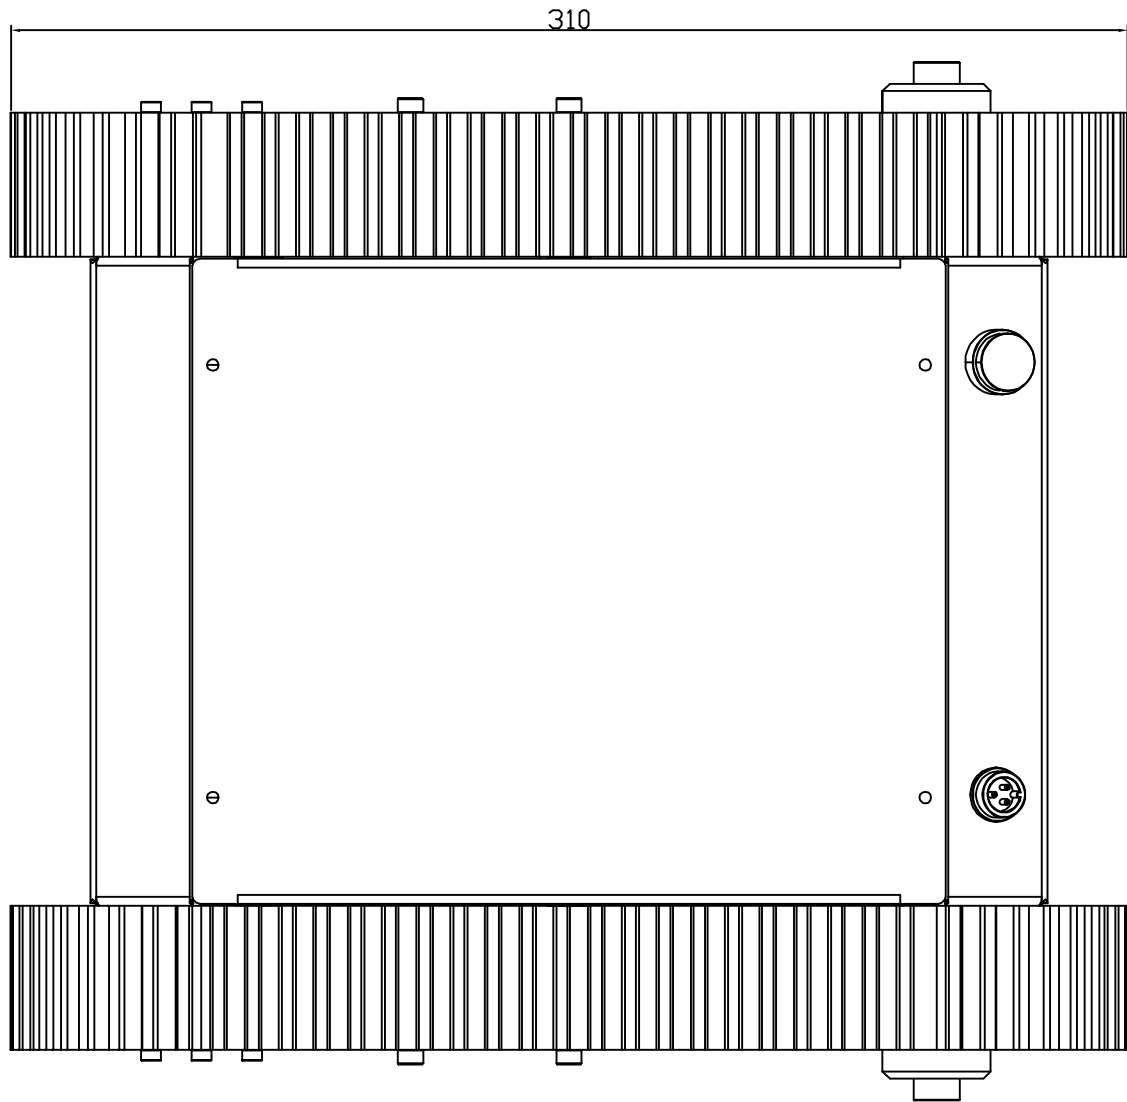

# Tracked Tank Robot Kit

TITLE	Tracked Tank Robot Kit
	Dimensions are in mm
	<a href="http://www.kingkongrobot.com">www.kingkongrobot.com</a>