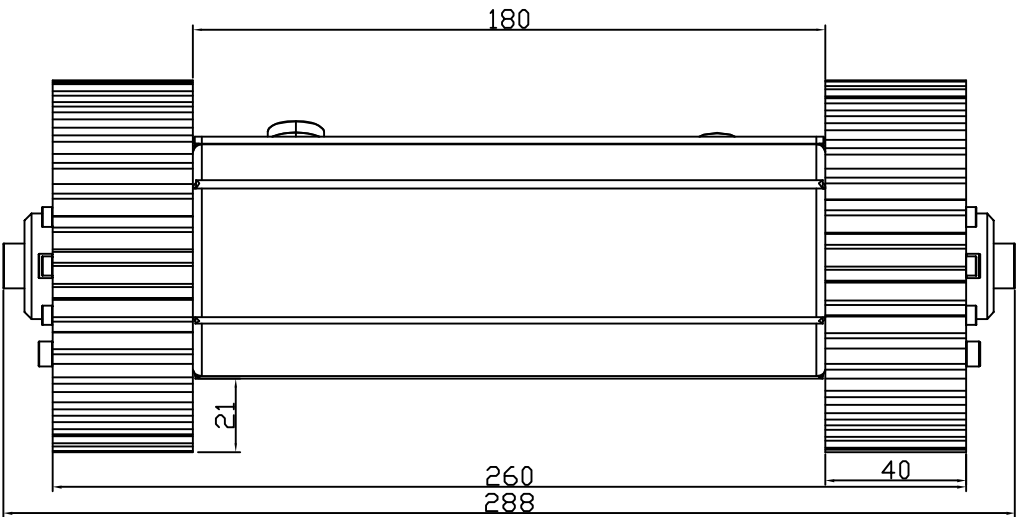

# Tracked Tank Robot Kit

TITLE	Tracked Tank Robot Kit
	Dimensions are in mm
	<a href="http://www.kingkongrobot.com">www.kingkongrobot.com</a>