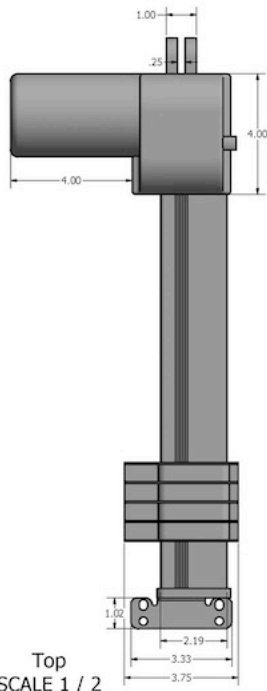

Perspective
SCALE 1 / 2

Top
SCALE 1 / 2

Side
SCALE 1 / 2

Front
SCALE 1 / 2

FA-450/200-TR-24-XX