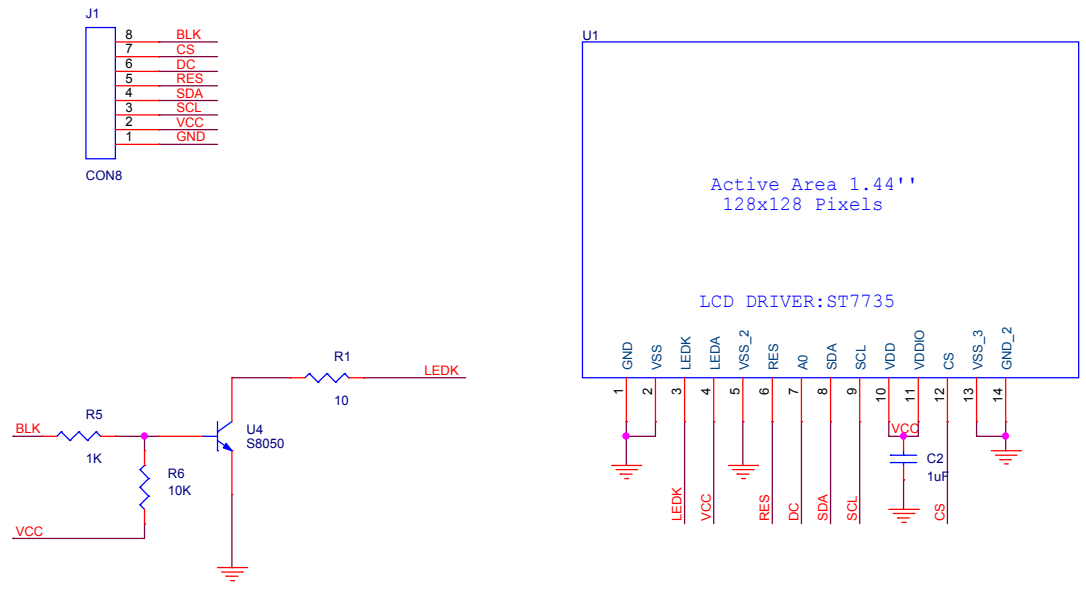

1.44寸OLED显示屏模块原理图

Title		
Size B	Document Number <Doc>	Rev V 1.0
Date:	Monday, December 14, 2015	Sheet 1 of 1