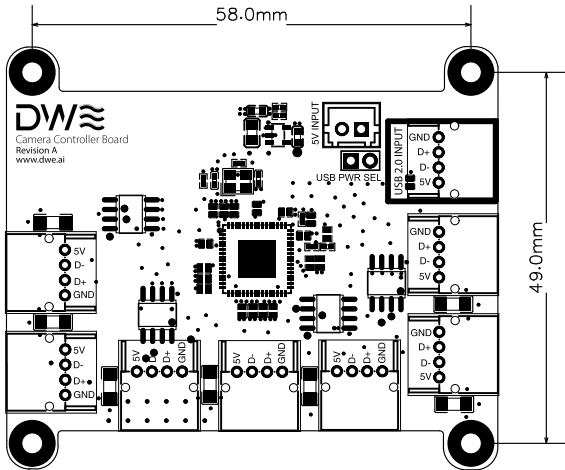

58.0mm

DWE

Camera Controller Board
Revision A
www.dwe.ai

49.0mm