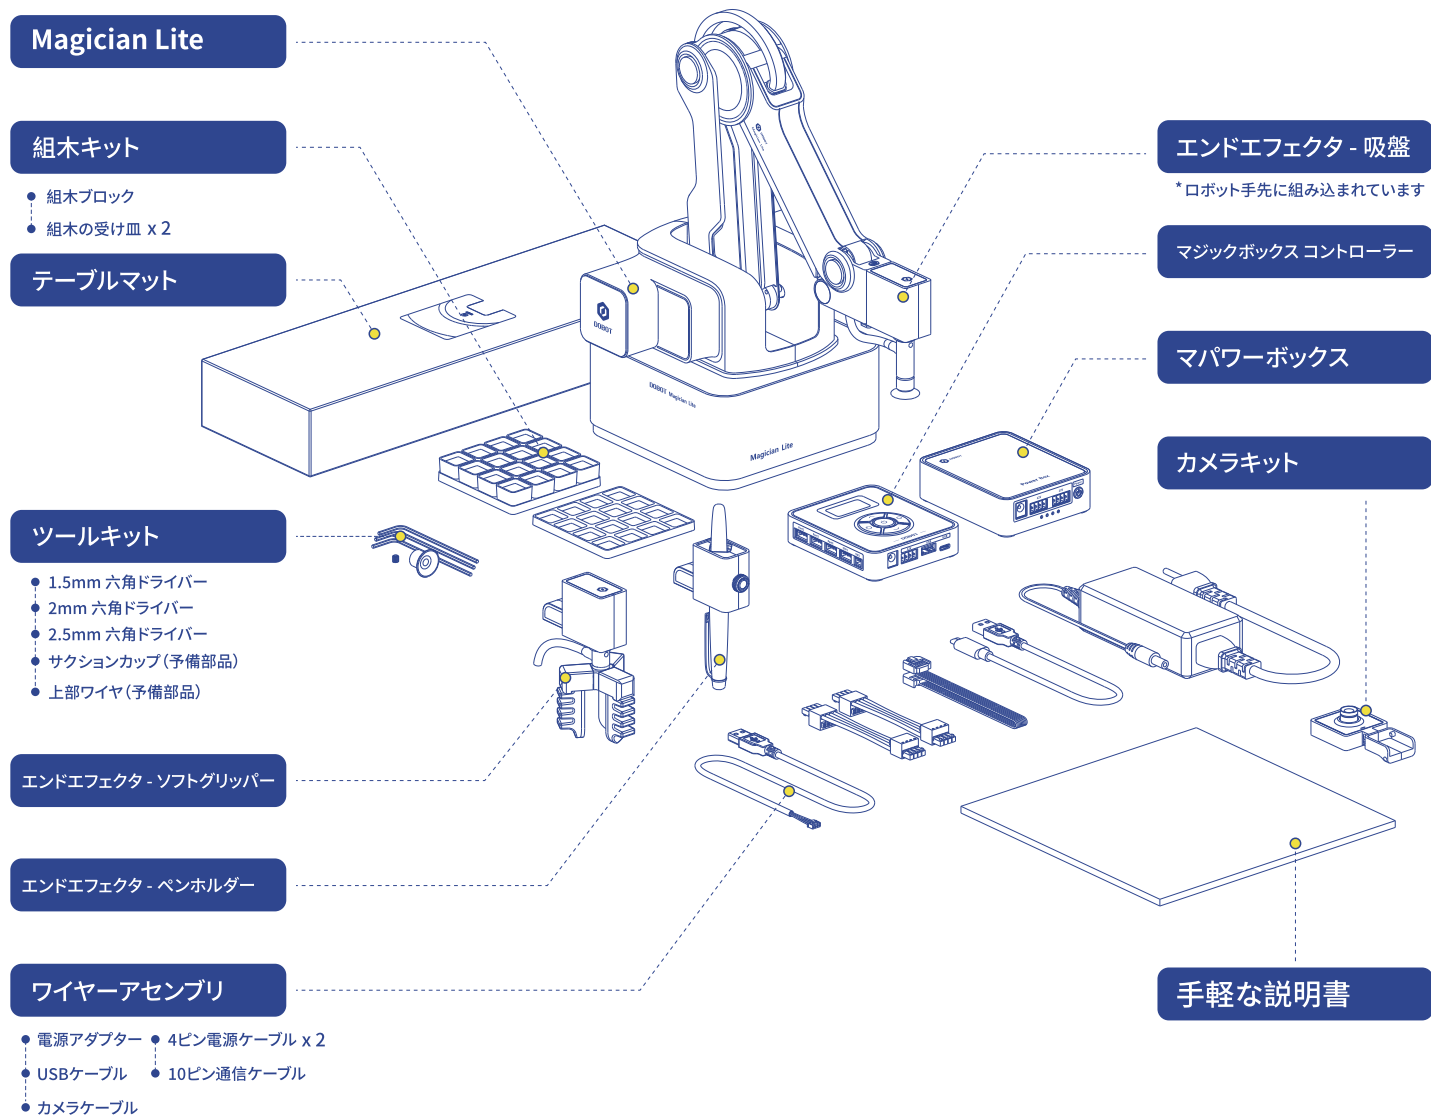

Dobot Magician Lite 出荷リスト

DOBOT Magician Lite

Multifunctional robot for AI + STEAM education

Shipping List

Dobot Magician Lite Shipping List

Magician Lite

Building block kit

- Building blocks
- Block pallet x 2

Work mat

Tool kit

- 1.5mm Allen wrench
- 2 mm Allen wrench
- 2.5mm Allen wrench
- Suction cup
- Set screw

End tools-Soft Gripper

End tools-Pen Holder

Cable set

- Power adapter
- 4Pin Power cable x 2
- USB cable
- 10Pin Communication cable
- Camera Kit USB cable

End tools-Suction Cup

*Attached on the robot

Magic Box controller

Power Box

Camera Kit

Quick start guide

Dobot Magician Lite 发货清单

Magician Lite

- 电源适配器
- 4Pin 电源线 x 2
- USB线
- 10Pin 通信线
- 相机连接线

末端工具-吸盘

*已装配在Magician Lite上

Magic Box控制器

Power Box

相机套件

快速使用说明