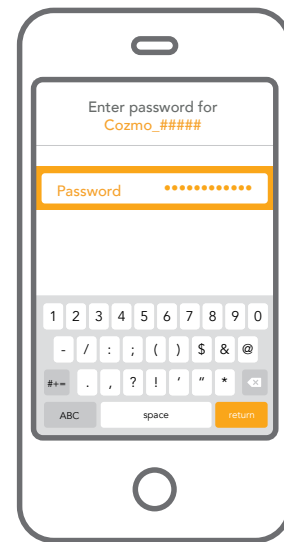

A compatible device

Check compatibility at
anki.com/devices

A clean, open, indoor
space to play

1 Download the Cozmo app.

2 Power up your Cozmo.

Compatible with most USB power adapters.

*Adapters shown not included.

3 Connect to Cozmo.

If you don't see your Cozmo in the list, turn **airplane mode on and off and wait up to a minute.**

4 Enter password.

It may take a minute for your device to connect. **Make sure it does.**

5

Launch app and enjoy!

?

Troubleshooting.

- Turn Airplane mode on and off.
- Remove then replace Cozmo on his charger, then repeat steps 3 & 4.
- Raise and lower Cozmo's lift to see WiFi information.
- If Cozmo's light blinks red on the charger, try another USB power adapter.