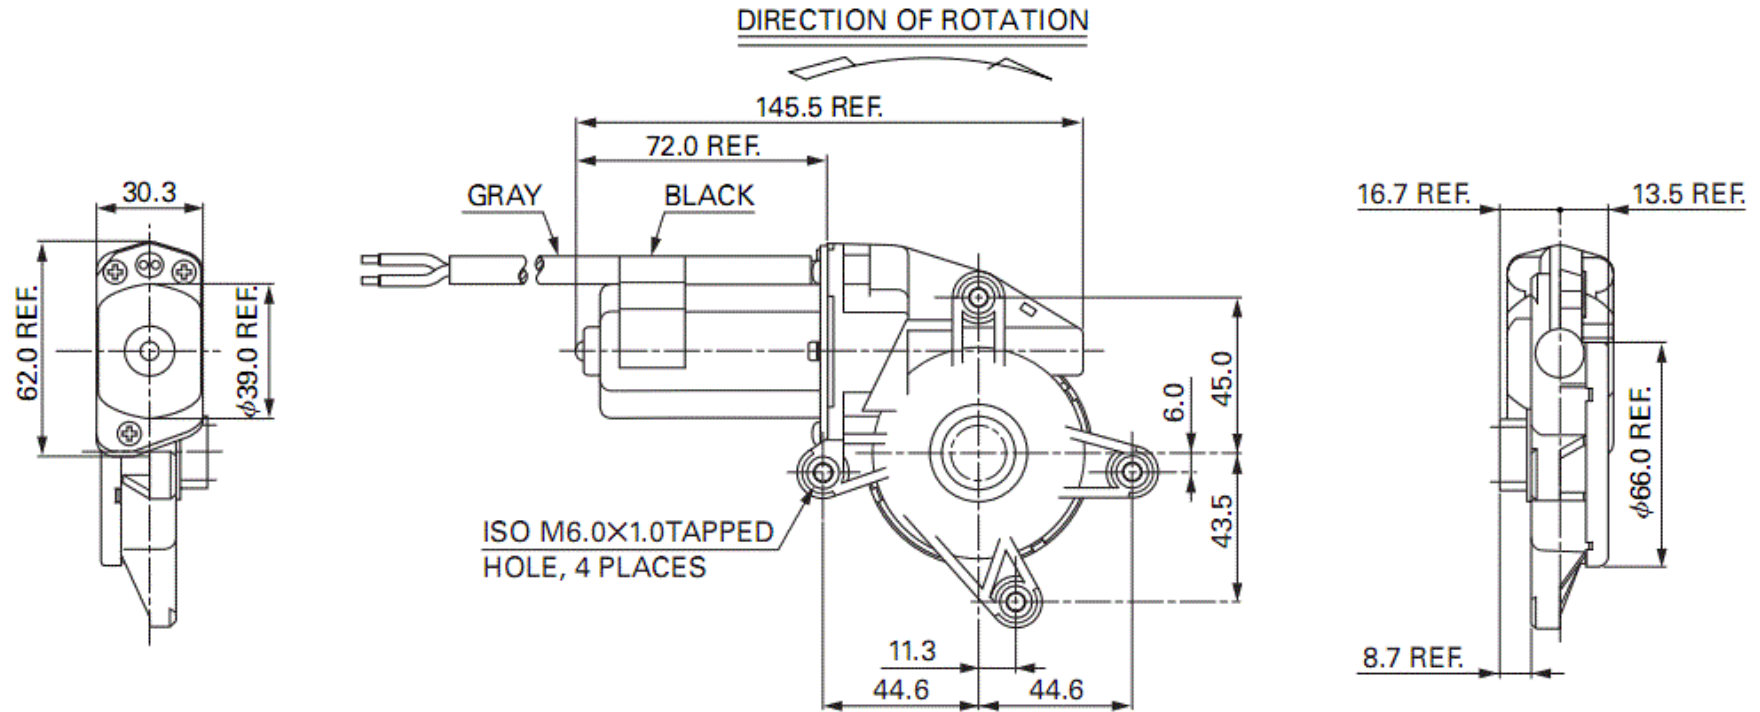

Power Window Motor Dimension

Cytron Technologies

UNIT: MILLIMETERS