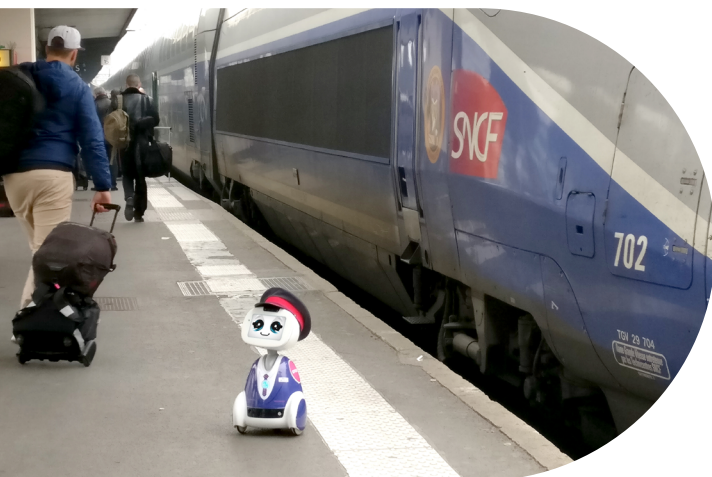

SERVICES

«As a very customer-centric organization committed to developing future uses, we were instantly won over by the Buddy companion robot that is the perfect example of innovative on-board passenger care»

Fabrice Toledano
Managing Director of iDTGV / SNCF

BENEFITS

- Attractive behaviors to engage with someone
- Small Talks to increase user engagement
- Proactive behaviors to propose contents during interaction

GIVE LIFE TO YOUR BUDDY - REGARDLESS OF TECHNICAL EXPERTISE

Create your own scenarios based on easy-to-use interactive content editor.

Combine all pre-programmed movements/emotions/behaviors to unleash the potential of the Buddy robot and truly brings your Buddy to life!

- Zero coding of programming skills for operating the robot
- Seamless and intuitive.