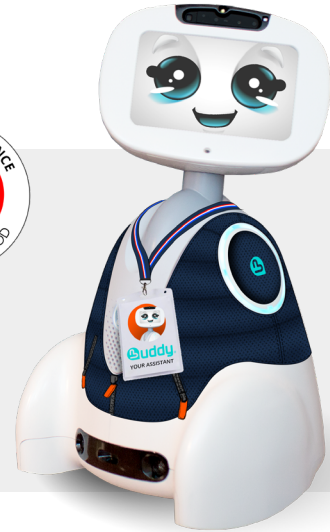

CONCIERGE / RECEPTIONIST BRAND AMBASSADOR / COMPANY MASCOT POWERFUL MAGNET

Buddy[®]
The Emotional Robot

Entirely **designed in France**, Buddy is an “**emotional companion**” robot that interacts with your visitors and guests in any public place: office, administration, retail, hospitality and entertainment industry.

Buddy **welcomes, informs, educates** your customers and visitors in a fun way.

Buddy is perfect for **enriching** your **customer experience, generating interest** and **traffic, presenting offers** and **directing** according to requests, as well as **entertaining**.