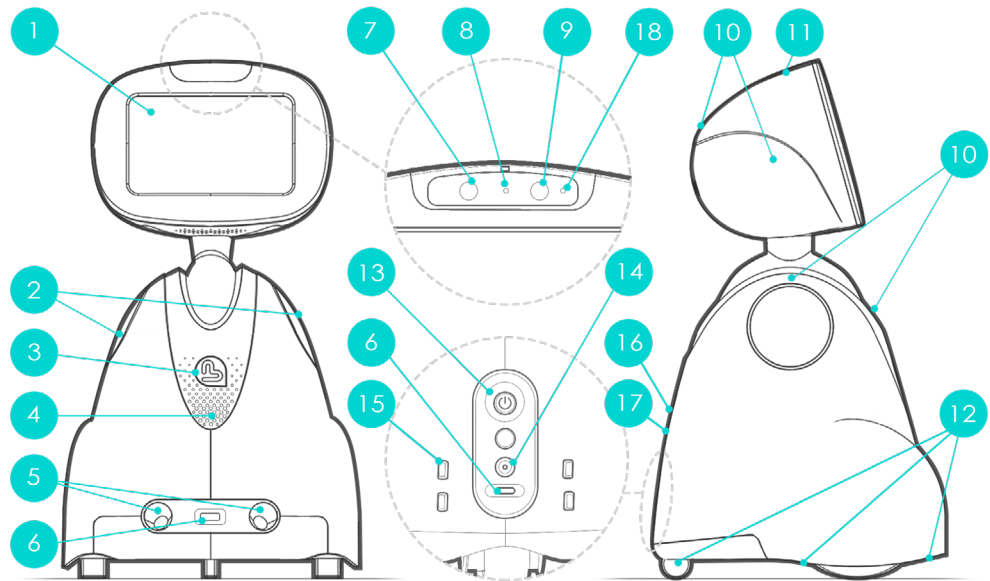

-  See
-  Hear
-  Speak
-  Emotions
-  Feel
-  Move
-  Connectivity
-  Communication
-  Multimedia

- | | | | |
|---|---|--|--|
|  Touch Screen 8" |  IR Distance sensors X4 |  Omnidirectional microphones |  Slot Nano SIM (4G) |
|  LEDs and Accessories hub X2 |  13M Camera (80 °) |  IR Cliff sensors X7 |  USB Port |
|  Heart LED |  Lighting LED |  On / Off button |  LED feedback camera enabled / disabled |
|  Speaker |  13M Camera (130 °) |  Power connector | |
|  Ultrasonic Distance sensors X2 |  Touch sensors X6 |  Charging pads | |
|  Height: 560mm Width: 350mm Depth: 350mm | |  Weight: 8 Kg |  Lithium battery <100Wh |